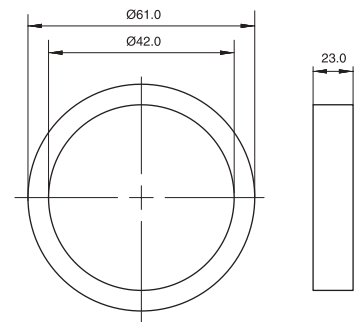

SPECIFICATIONS

MATERIAL ABS

DIMENSIONS: Diameter 61 mm / Depth 23 mm