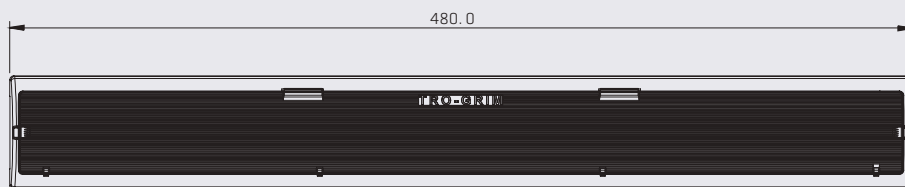

DIMENSIONS

Length	480 mm
Width	60 mm
Depth	20 mm