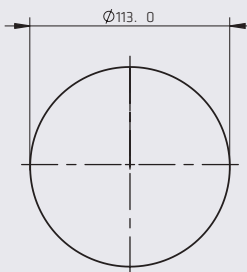

MOUNTING

DIMENSIONS

Diameter	133 mm
Depth	52 mm