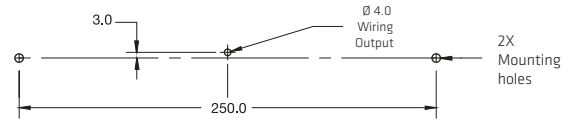

PL-245BB-AY

NEW

SPECIFICATIONS

MATERIAL	PMMA, ABS	LUMENS	90
VOLTAGE	12/24	FUNCTION	FIXED
AMPERS	0.200		

COLORS

DIMENSIONS: Length 288 mm / Width 27 mm / Depth 28 mm

PL-245BN-01

NEW

SCAN ME