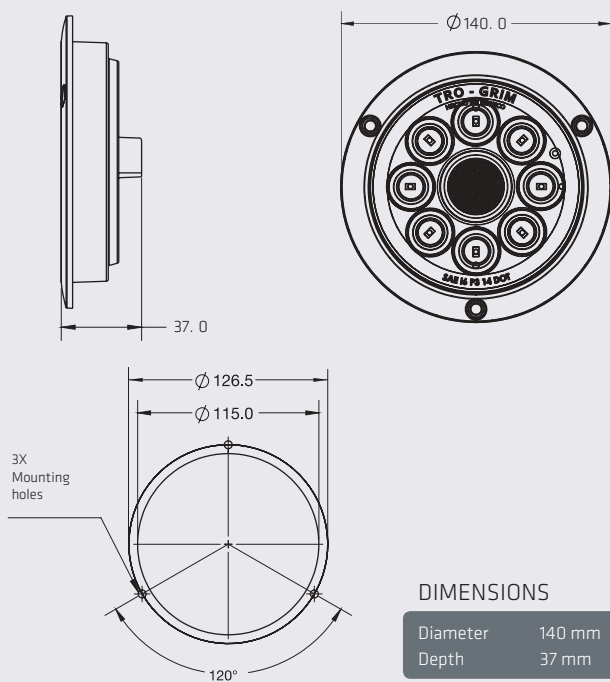

CODE	MOUNTING	FUNCTION	VOLTS	AMPERS	LUMENS	COLORS
PL-243BN-04	BLACK BEZEL	HIGH/LOW or FIXED	12/24	0.210	95	■ ■
PL-243BN-12	BLACK BEZEL	FIXED	12/24	0.210	95	■
PL-243CR-04	CHROME BEZEL	HIGH/LOW or FIXED	12/24	0.210	95	■ ■
PL-243CR-12	CHROME BEZEL	FIXED	12/24	0.210	95	■
PL-243HU-04	GROMMET	HIGH/LOW or FIXED	12/24	0.210	95	■ ■
PL-243HU-12	GROMMET	FIXED	12/24	0.210	95	■

COLORS

BLACK MOUNTING BEZEL