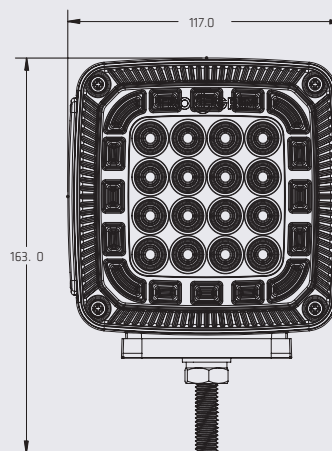

COLORS

MOUNTING

DIMENSIONS

Length / Width	117 mm
Height	163 mm
Depth	67 mm