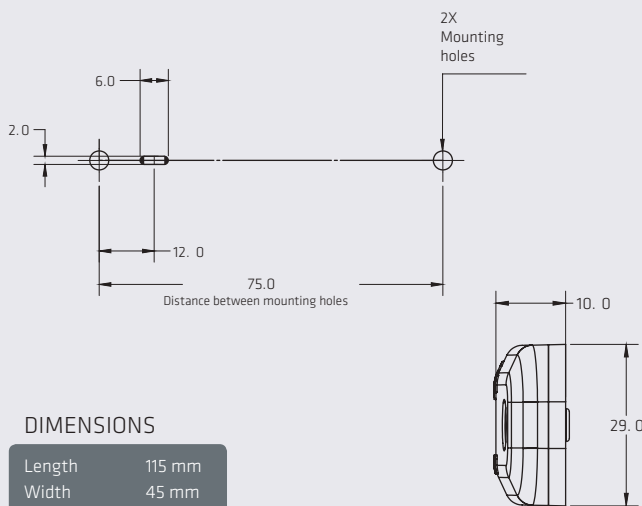

CODE	MOUNTING	FUNCTION	VOLTS	AMPERS	LUMENS	COLORS
PL-163BB-E	SCREW	STROBE	12/24	0.020	20	
PL-163BB-SM	SCREW	FIXED	12/24	0.020	20	

MONTAJE

DIMENSIONS

Length	115 mm
Width	45 mm
Depth	22.5 mm

SERIES PL-60

NEW