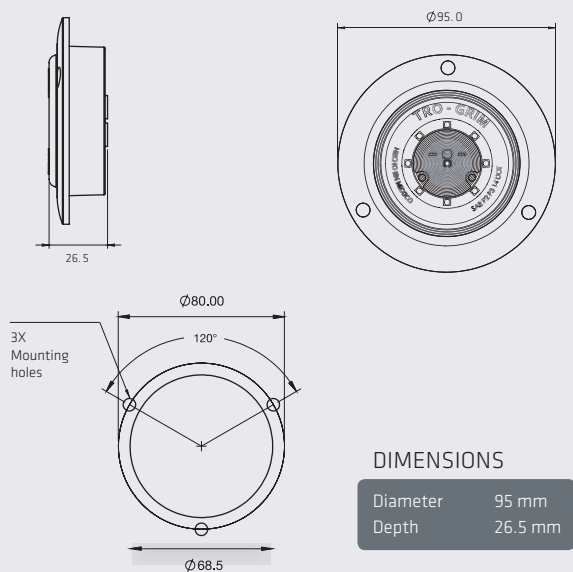

BLACK/CHROME MOUNTING BEZEL