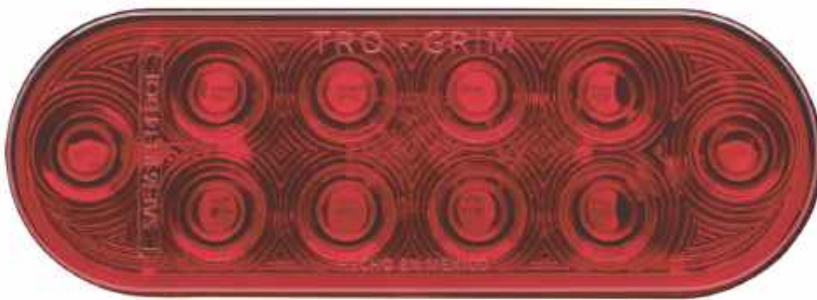

SERIES PL-139

SPECIFICATIONS

MATERIAL	PMMA, ABS
VOLTAGE	12/24
AMPERS	0.180
FMVSS	16 P3
LEDS	10