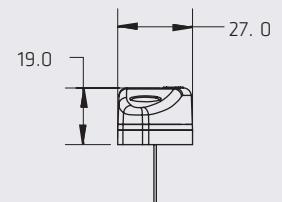

MOUNTING

DIMENSIONS

Length	288 mm
Width	27 mm
Depth	19 mm

PL-165BN-AY

COLORS

SPECIFICATIONS

MATERIAL	PMMA, ABS	LEDS	3
VOLTAGE	12/24	LUMENS	27
AMPERS	0.060	FUNCTION	LIGHT/PLATE

DIMENSIONS: Length 82 mm / Width 39 mm / Depth 35 mm