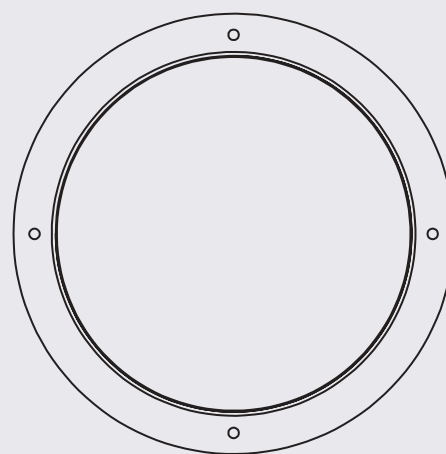

COLORS

MOUNTING