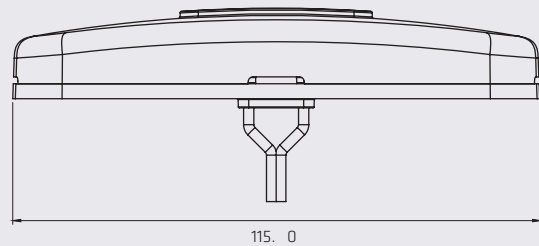

MOUNTING

DIMENSIONS

Length	115 mm
Width	45 mm
Depth	22.5 mm