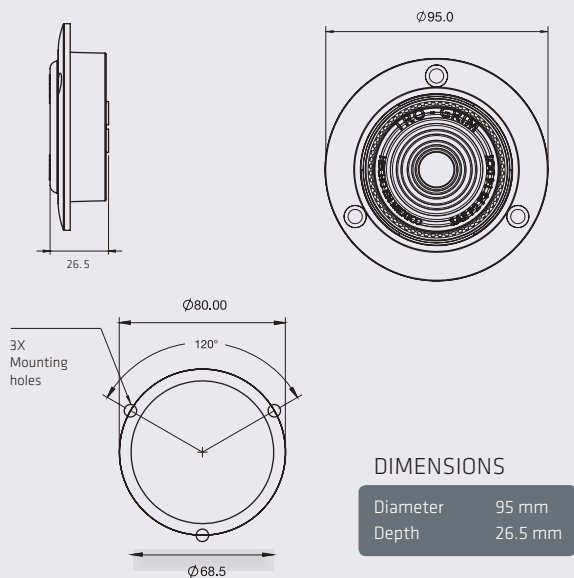

BLACK/CHROME MOUNTING BEZEL