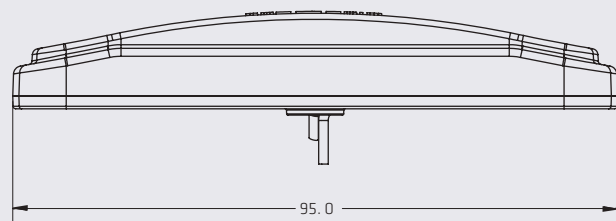

MOUNTING

DIMENSIONS

Length	95 mm
Width	20 mm
Depth	16 mm

SERIES PL-173

BEZEL MOUNTING TYPES

CHROME BEZEL

WITHOUT BEZEL

COLORS