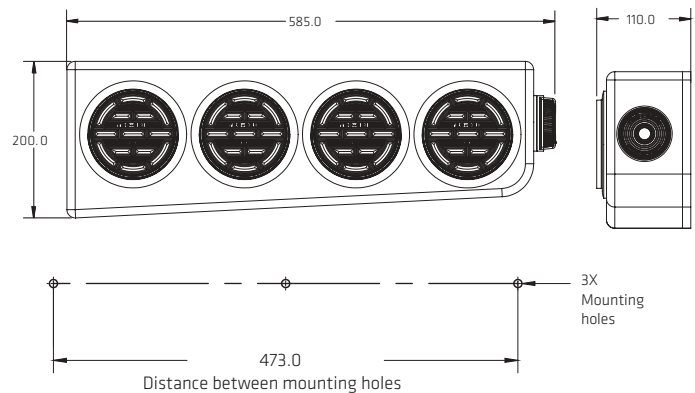

DIMENSIONS: Length 585 mm / Width 200 mm / Depth 110 mm