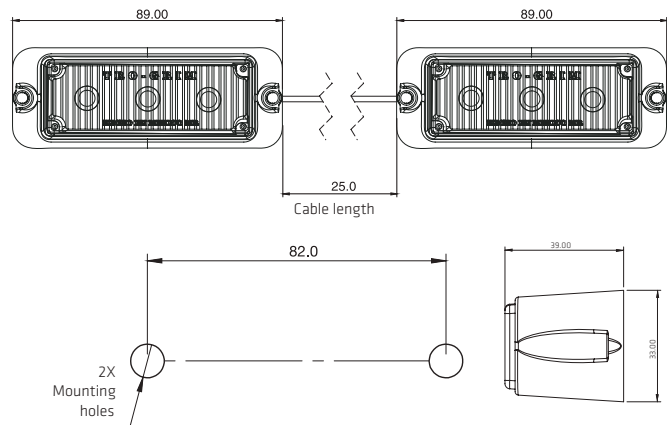

COLORS

DIMENSIONS: Diameter 166 mm / Height 142 mm

PL-T500-ECO

NEW

SPECIFICATIONS

MATERIAL	PMMA/ABS	LEDS	18
VOLTAGE	12/24	LUMENS	315
AMPERS	0.700	FUNCTION	MOV./STROBE

COLORS

DIMENSIONS: Diameter 166 mm / Height 142 mm

PL-E203

SPECIFICATIONS

MATERIAL	PMMA, PC	LEDS	3
VOLTAGE	12/24	LUMENS	52
AMPERS	0.120	FUNCTION	STROBE

COLORS

DIMENSIONS: Length 89 mm / Width 33 mm / Depth 39 mm

PL-E203-SN-RZ

SPECIFICATIONS

MATERIAL	PMMA, PC	LEDS	3
VOLTAGE	12/24	LUMENS	100
AMPERS	0.200	FUNCTION	STROBE

COLORS

DIMENSIONS: Length 89 mm / Width 33 mm / Depth 39 mm

PL-E204

SPECIFICATIONS

MATERIAL	PMMA, PC	LEDS	4
VOLTAGE	12/24	LUMENS	162
AMPERS	0.350	FUNCTION	STROBE

COLORES

DIMENSIONS: Length 109 mm / Width 33 mm / Depth 39 mm