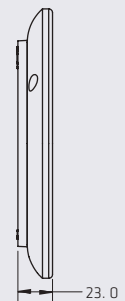

COLORS

RED

AMBER

CLEAR

BLACK/CHROME MOUNTING BEZEL

DIMENSIONS

Diameter	142 mm
Depth	14 mm

SERIES PL-263

SPECIFICATIONS

MATERIAL	PMMA, ABS	FMVSS	I6 P3 S2 T2
VOLTAGE	12/24	LEDS	12
AMPERS	0.230		

COLORS

CODE	MOUNTING	FUNCTION	VOLTS	AMPERS	LUMENS	COLORS
PL-263CR-08	CHROME BEZEL	HIGH/LOW	12/24	0.230	125	Red, Yellow
PL-263CR-16	CHROME BEZEL	FIXED	12/24	0.230	125	Grey
PL-263CR-18	CHROME BEZEL	MOVEMENT/STROBE	12/24	0.230	125	Red, Yellow

CHROME MOUNTING BEZEL

DIMENSIONS

Diameter	142 mm
Depth	23 mm

OVALS

- OVAL LIGHTS SECTION IN BLACK/CHROME/ GROMMET BEZEL
- EXTRA FLAT OVAL LIGHTS SECTION IN BLACK / CHROME BEZEL

SERIES PL-229

1 LED

SPECIFICATIONS