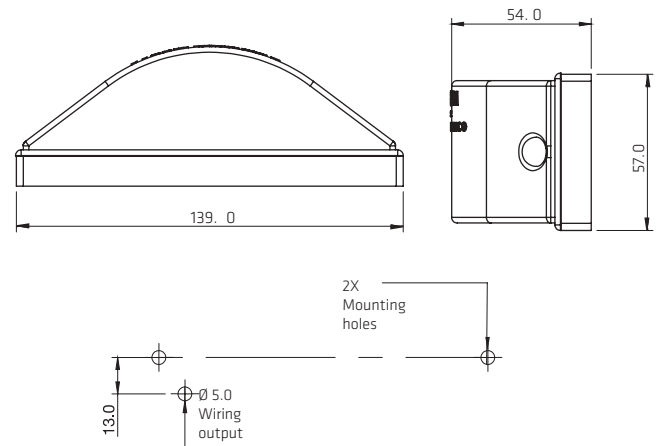

COLORS

ESPECIFICACIONES

MATERIAL	PMMA, ABS	LEDS	12
VOLTAGE	12/24	LUMENS	36
AMPERS	0.080	FUNCTION	FIXED