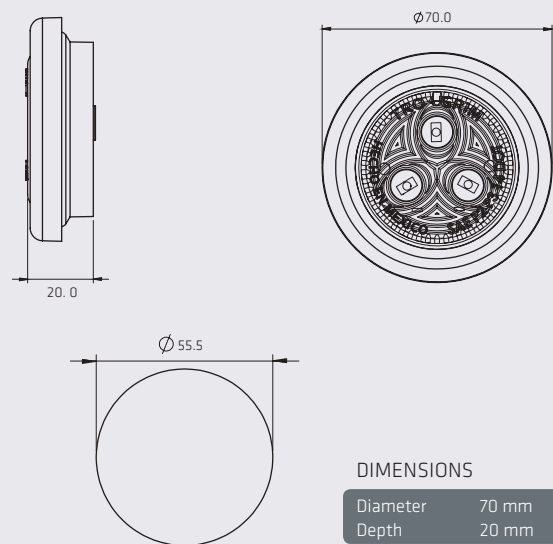

GROMMET MOUNTING