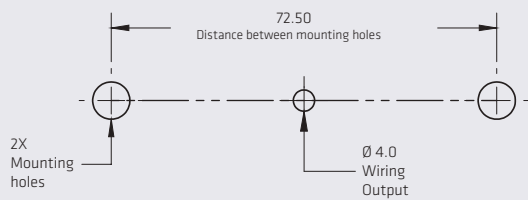

MOUNTING

DIMENSIONS

Length	105 mm
Width	31 mm
Depth	33 mm