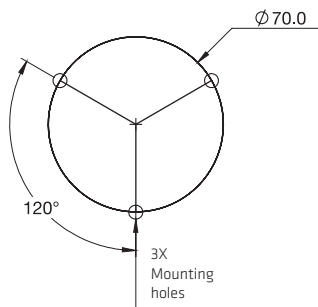

DIMENSIONS: Diameter 119 mm / Height 97 mm