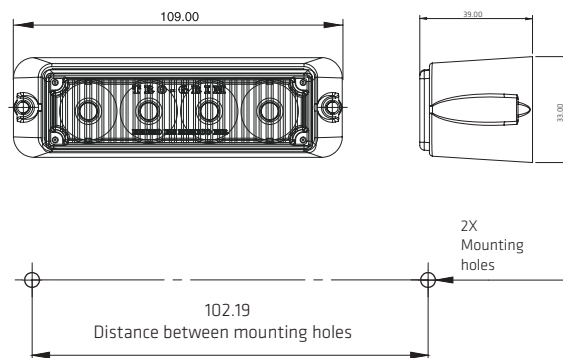

COLORS

DIMENSIONS: Length 89 mm / Width 33 mm / Depth 39 mm

PL-E204

SPECIFICATIONS

MATERIAL	PMMA, PC	LEDS	4
VOLTAGE	12/24	LUMENS	162
AMPERS	0.350	FUNCTION	STROBE

COLORES

DIMENSIONS: Length 109 mm / Width 33 mm / Depth 39 mm