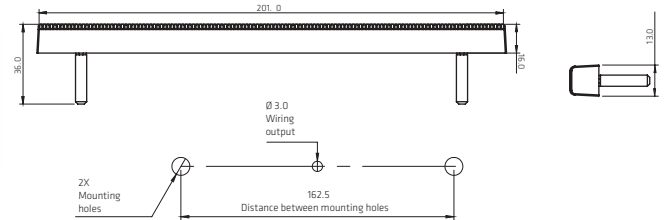

DIMENSIONS: Length 201 mm / Width 13 mm / Depth 16 mm

PL-240HU

COLORS

SPECIFICATIONS

MATERIAL	PMMA, ABS	FMVSS	P2 P3
VOLTAGE	12/24	LEDS	3
AMPERS	0.060	LUMENS	27
		UNCTION	FIXED

DIMENSIONS: Embedded diameter 27 mm / Depth 18 mm