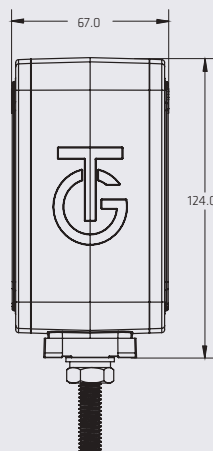

COLORS

MOUNTING

DIMENSIONS

Length / Width	117 mm
Height	163 mm
Depth	67 mm