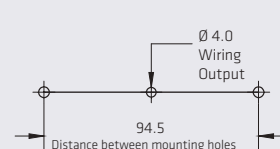

MOUNTING

DIMENSIONS

Length	160 mm
Width	51 mm
Depth	30 mm

MOUNTING

DIMENSIONS

Length	115 mm
Width	43 mm
Depth	27.5 mm

SERIES PL-162

NEW