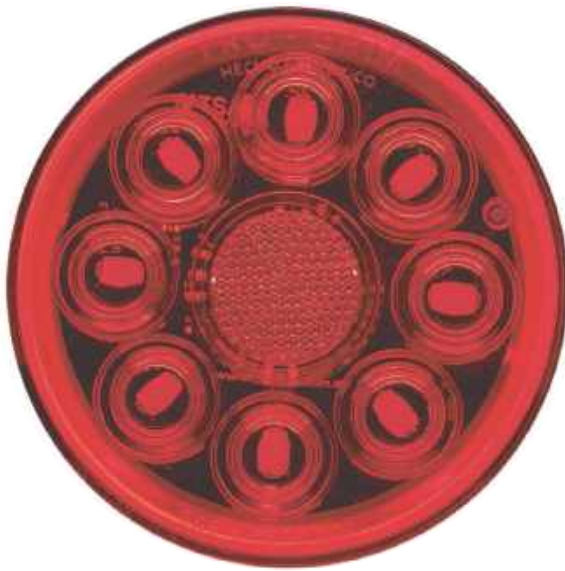

COLORS

RED

AMBER

CLEAR

BLACK MOUNTING BEZEL

GROMMET MOUNTING

SERIES PL-243

SPECIFICATIONS