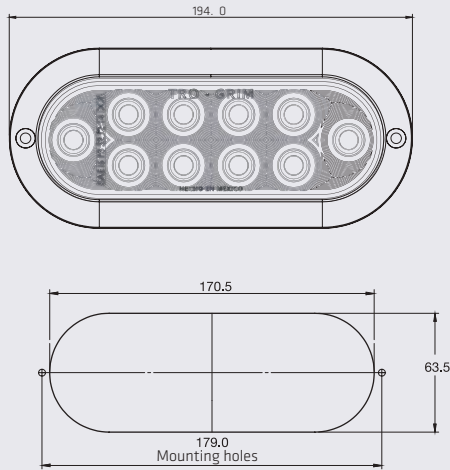

SPECIFICATIONS

MATERIAL	PMMA, ABS	LEDS	24
VOLTAGE	12/24	LUMENS	72
AMPERS	0.160	FUNCTION	STROBE

DIMENSIONS: Diameter 68 mm / Depth 25.5 mm

PL-156BN-N-AY

COLORS

SPECIFICATIONS

MATERIAL	PMMA, ABS	LEDS	9
VOLTAGE	12/24	LUMENS	38
AMPERS	0.360	FUNCTION	HIGH/LOW

DIMENSIONS: Diameter 68 mm / Depth 25.5 mm

4"

- 4" LIGHT SECTION WITH BLACK BEZEL / CHROME / GROMMET
- 4" EXTRA FLAT LIGHT SECTION IN BLACK BEZEL / CHROME

SERIES PL-233

1 LED

SPECIFICATIONS

MATERIAL	PMMA, ABS
VOLTAGE	12/24
AMPERS	0.250
FMVSS	16 P3 S2 T2
LEDS	1

COLORS

RED

AMBER

CLEAR

BLACK/CHROME MOUNTING BEZEL

DIMENSIONS

Length	194 mm
Width	87 mm
Depth	34 mm

GROMMET MOUNTING

DIMENSIONS

Length	187 mm
Width	81 mm
Depth	35 mm

SERIES PL-339

SPECIFICATIONS

MATERIAL	PMMA, ABS
VOLTAGE	12/24
AMPERS	0.450
FMVSS	P2 P3
LEDS	6 CENTRAL

BEZEL MOUNTING TYPES

CHROME BEZEL

BLACK BEZEL