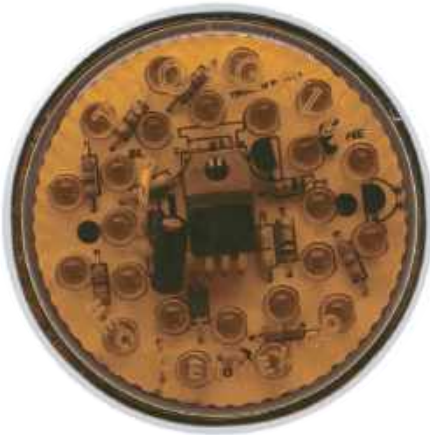

BLACK/CHROME MOUNTING BEZEL

GROMMET MOUNTING

PL-242CR-12

CLASSIC

SPECIFICATIONS

MATERIAL	PMMA, ABS
VOLTAGE	12/24
AMPERS	0.080
LEDS	12
LUMENS	36
FUNCION	STROBE

COLORS

RED

AMBER

CLEAR

BLUE

CHROME MOUNTING BEZEL

DIMENSIONS

Diameter	95 mm
Depth	26.5 mm

PL-156CR-E

COLORS