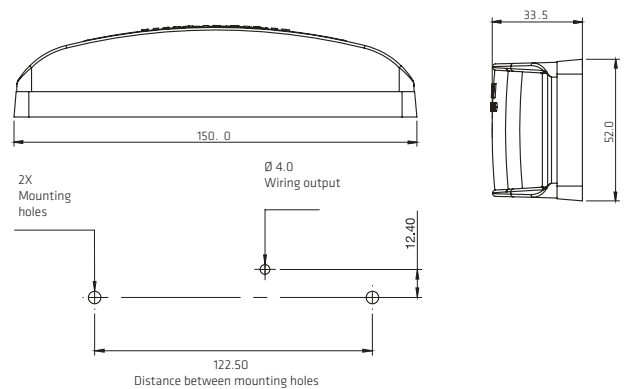

DIMENSIONS: Embedded diameter 76 mm / Depth 20 mm

P-154BN-BE

COLORS

SPECIFICATIONS

MATERIAL	PMMA, ABS	LUMENS	60
AMPERS	0.460	FUNCTION	FIXED
LIGHTBULB	2		

DIMENSIONS: Length 150 mm / Width 52 mm / Depth 33.5 mm