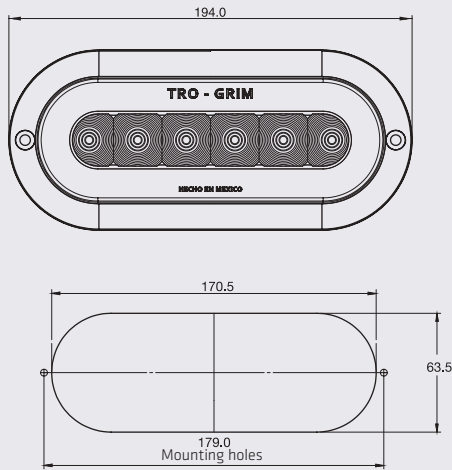

SPECIFICATIONS

MATERIAL	PMMA, ABS	LEDS	24
VOLTAGE	12/24	LUMENS	72
AMPERS	0.160	FUNCTION	STROBE

DIMENSIONS: Diameter 68 mm / Depth 25.5 mm

PL-156BN-N-AY

COLORS

SPECIFICATIONS

MATERIAL	PMMA, ABS	LEDS	9
VOLTAGE	12/24	LUMENS	38
AMPERS	0.360	FUNCTION	HIGH/LOW

DIMENSIONS: Diameter 68 mm / Depth 25.5 mm

4"

- 4" LIGHT SECTION WITH BLACK BEZEL / CHROME / GROMMET
- 4" EXTRA FLAT LIGHT SECTION IN BLACK BEZEL / CHROME

SERIES PL-233

1 LED

SPECIFICATIONS

MATERIAL	PMMA, ABS
VOLTAGE	12/24
AMPERS	0.250
FMVSS	16 P3 S2 T2
LEDS	1

COLORS

RED

AMBER

CLEAR

BLACK/CHROME MOUNTING BEZEL

DIMENSIONS

Length	194 mm
Width	87 mm
Depth	35 mm

GROMMET MOUNTING

DIMENSIONS

Length	187 mm
Width	81 mm
Depth	35 mm

SERIES PL-169

SPECIFICATIONS

MATERIAL	PMMA, ABS
VOLTAGE	12/24
AMPERS	0.360
LEDS	21, 9

BEZEL MOUNTING TYPES

CHROME BEZEL

BLACK BEZEL