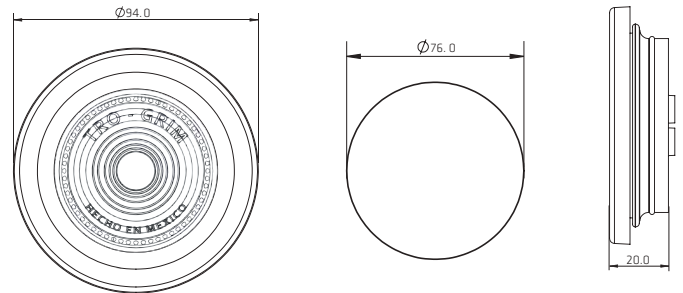

DIMENSIONS: Embedded diameter 76 mm / Depth 20 mm