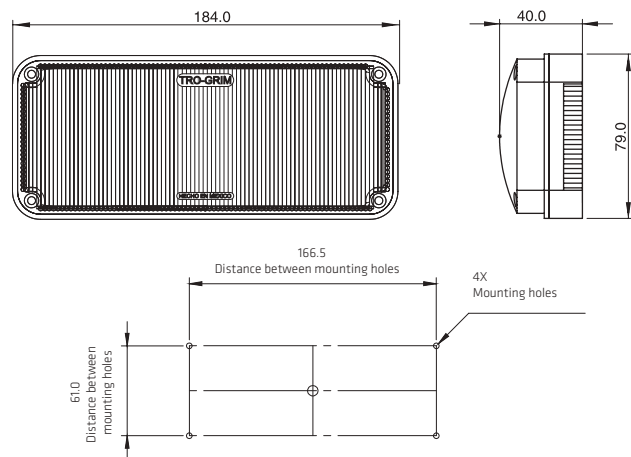

PL-E7X3

SPECIFICATIONS

MATERIAL	PMMA, ABS	LUMENS	220
VOLTAGE	12/24	FUNCTION	STROBE
AMPERS	0.320		

COLORS

DIMENSIONS: Length 184 mm / Width 79 mm / Depth 40 mm