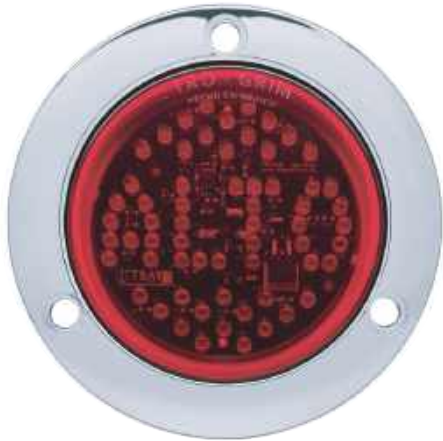

2"

• 2" LIGHT WITH BLACK BEZEL / CHROME / GROMMET / SCREW

SERIES PL-221

1 LED

COLORS

BEZEL MOUNTING TYPES

BLACK BEZEL

GROMMET

COLORS

BEZEL MOUNTING TYPES

CHROME BEZEL

BLACK BEZEL

GROMMET

SPECIFICATIONS

MATERIAL	PMMA, ABS
VOLTAGE	12/24
AMPERS	0.120
FMVSS	P2 P3
LEDS	6

CODE	MOUNTING	FUNCTION	VOLTS	AMPERS	LUMENS	COLORS
PL-241BN-6SM	BLACK BEZEL	FIXED	12/24	0.120	54	Red Yellow
PL-241CR-6SM	CHROME BEZEL	FIXED	12/24	0.120	54	Red Yellow
PL-241HU-6SM	GROMMET	FIXED	12/24	0.120	54	Red Yellow

SERIES PL-241-SM

COLORS

BEZEL MOUNTING TYPES

CHROME BEZEL

BLACK BEZEL

GROMMET

SPECIFICATIONS

MATERIAL	PMMA, ABS
VOLTAGE	12/24
AMPERS	0.100
FMVSS	P2 P3
LEDS	3

PL-243HU-24

CLASSIC

COLORS

SPECIFICATIONS

MATERIAL	PMMA, ABS	LEDS	24
VOLTAGE	12/24	LUMENS	46
AMPERS	0.156	FUNCTION	STROBE

DIMENSIONS: Diameter 133 mm / Depth 50.5 mm

PL-243CR-21

 CLASSIC