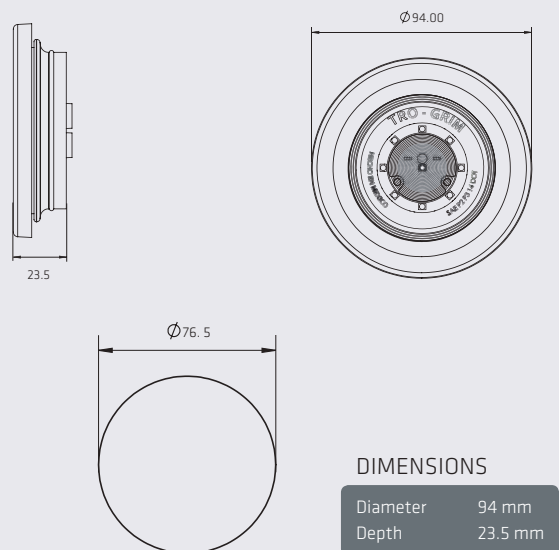

GROMMET MOUNTING