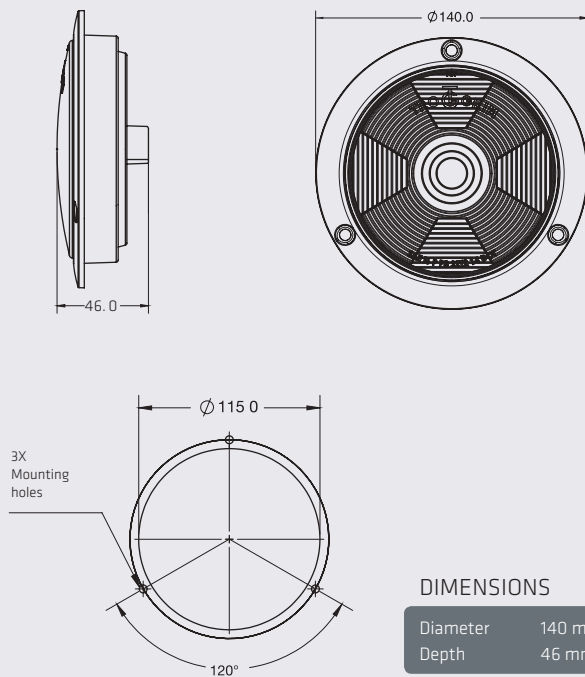

CODE	MOUNTING	FUNCTION	VOLTS	AMPERS	LUMENS	COLORS
PL-233BN04	BLACK BEZEL	HIGH/LOW or FIXED	12	0.250	58	
PL-233HU04	GROMMET	HIGH/LOW or FIXED	12	0.250	58	
RJP60-233BN	BLACK BEZEL	HIGH/LOW or FIXED	12	0.250	58	
RJP60-233HU	GROMMET	HIGH/LOW or FIXED	12	0.250	58	

COLORS

BLACK MOUNTING BEZEL