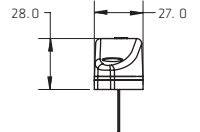

PL-245BB-AY

NEW

SPECIFICATIONS

MATERIAL	PMMA, ABS	LUMENS	90
VOLTAGE	12/24	FUNCTION	FIXED
AMPERS	0.200		

COLORS

DIMENSIONS: Length 288 mm / Width 27 mm / Depth 28 mm