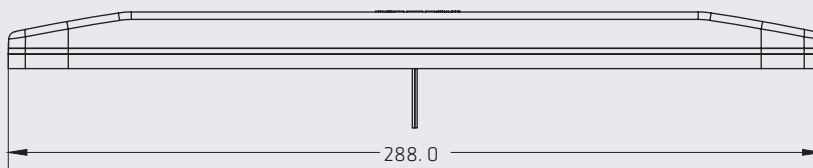

MOUNTING

DIMENSIONS

Length	288 mm
Width	27 mm
Depth	19 mm

PL-165BN-AY

COLORS

SPECIFICATIONS

MATERIAL	PMMA, ABS	LEDS	3
VOLTAGE	12/24	LUMENS	27
AMPERS	0.060	FUNCTION	LIGHT/PLATE

DIMENSIONS: Length 82 mm / Width 39 mm / Depth 35 mm