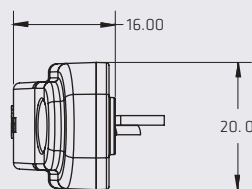

MOUNTING

DIMENSIONS

Length	95 mm
Width	20 mm
Depth	16 mm

SERIES PL-173

BEZEL MOUNTING TYPES

CHROME BEZEL

WITHOUT BEZEL

COLORS