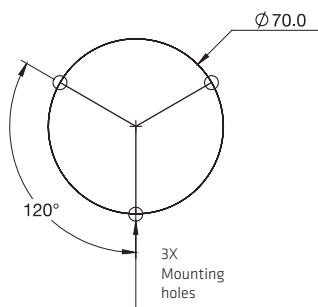

PL-T100-E

COLORS

SPECIFICATIONS

MATERIAL	PMMA / METAL SHEET	LEDS	48
VOLTAGE	12/24	LUMENS	86
AMPERS	0.190	FUNCTION	MOV./STROBE

DIMENSIONS: Diameter 119 mm / Height 97 mm

PL-T100

COLORS

SPECIFICATIONS