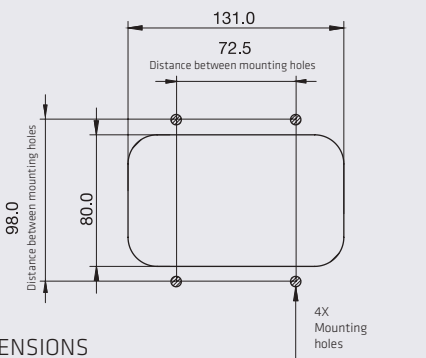

BLACK/CHROME MOUNTING BEZEL

DIMENSIONS

Length	164 mm
Width	114 mm
Depth	43 mm

SERIES PL-CJ

SPECIFICATIONS

MATERIAL	PMMA, ABS	AMPERS	0.300
VOLTAGE	12/24	LEDS	16

COLORS

CODE	FUNCTION	VOLTS	AMPERS	LUMENS	COLORS
PL-CJ-02	HIGH/LOW/REVERSE WITHOUT MOVEMENT	12/24	0.300	135	
PL-CJ-03	HIGH/LOW/REVERSE STROBE	12/24	0.300	135	
PL-CJ-05	HIGH/LOW/REVERSE DYNAMIC	12/24	0.300	135	