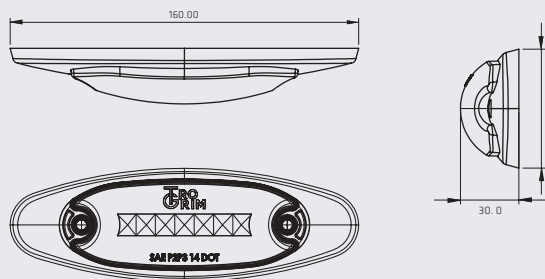

MOUNTING

DIMENSIONS

Length	160 mm
Width	51 mm
Depth	30 mm