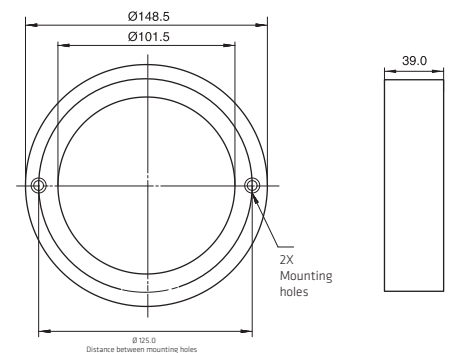

SPECIFICATIONS

MATERIAL ABS

DIMENSIONS: Diameter 148.5 mm / Depth 39 mm