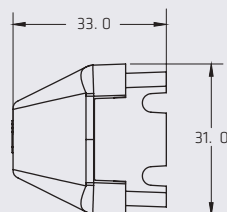

MOUNTING

DIMENSIONS

Length	105 mm
Width	31 mm
Depth	33 mm