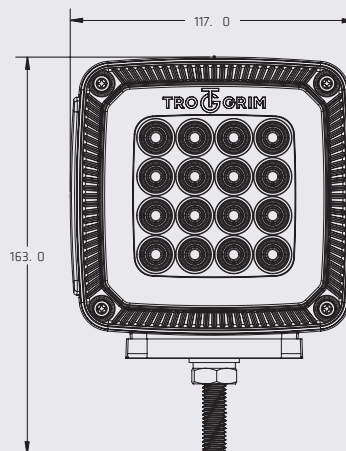

COLORS

MOUNTING

DIMENSIONS

Length / Width	117 mm
Height	163 mm
Depth	67 mm