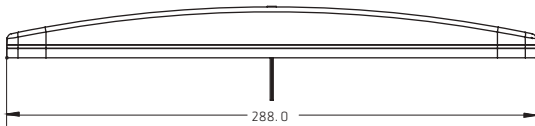

PL-245BB-AY

NEW

SPECIFICATIONS

MATERIAL	PMMA, ABS	LUMENS	90
VOLTAGE	12/24	FUNCTION	FIXED
AMPERS	0.200		

COLORS

DIMENSIONS: Length 288 mm / Width 27 mm / Depth 28 mm

PL-245BN-01

NEW

SCAN ME