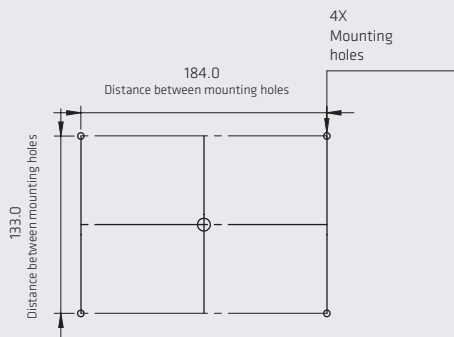

COLORS

MOUNTING