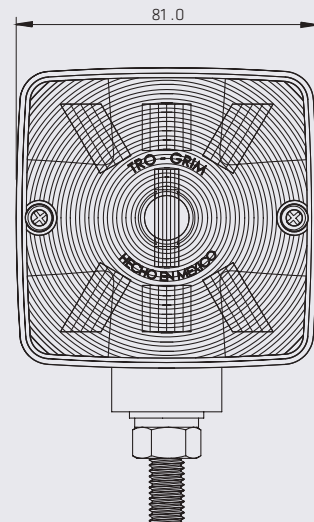

COLORS

MOUNTING

DIMENSIONS

Length / Width	81 mm
Height	156 mm
Depth	79 mm