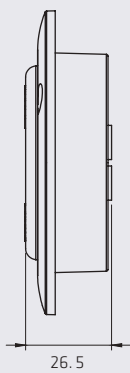

BLACK/CHROME MOUNTING BEZEL

DIMENSIONS

Diameter	77 mm
Depth	22.5 mm

GROMMET MOUNTING

DIMENSIONS

Diameter	70 mm
Depth	20 mm

SERIES PL-241-6SM

NEW

AMBER

CLEAR

BLUE

CHROME MOUNTING BEZEL

DIMENSIONS

Diameter	95 mm
Depth	26.5 mm

PL-156CR-E

COLORS

SPECIFICATIONS

MATERIAL	PMMA, ABS	LEDS	24
VOLTAGE	12/24	LUMENS	72
AMPERS	0.160	FUNCTION	STROBE

DIMENSIONS: Diameter 68 mm / Depth 25.5 mm

PL-156BN-N-AY

COLORS

SPECIFICATIONS

MATERIAL	PMMA, ABS	LEDS	9
VOLTAGE	12/24	LUMENS	38
AMPERS	0.360	FUNCTION	HIGH/LOW

DIMENSIONS: Diameter 68 mm / Depth 25.5 mm

4"

- 4" LIGHT SECTION WITH BLACK BEZEL / CHROME / GROMMET
- 4" EXTRA FLAT LIGHT SECTION IN BLACK BEZEL / CHROME

SERIES PL-233

1 LED

SPECIFICATIONS

MATERIAL	PMMA, ABS
VOLTAGE	12/24
AMPERS	0.250
FMVSS	16 P3 S2 T2
LEDS	1