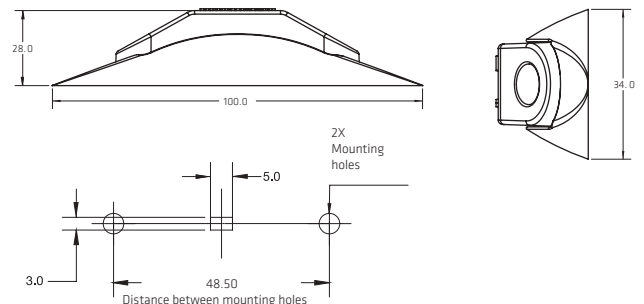

DIMENSIONS: Length 100 mm / Width 28 mm / Depth 34 mm