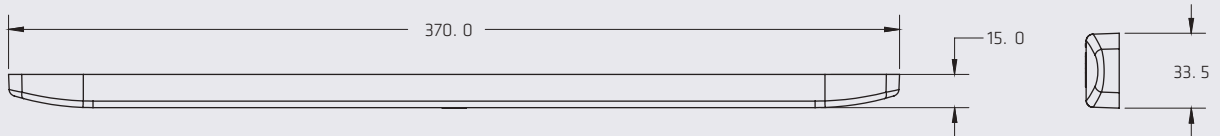

MOUNTING

DIMENSIONS

Length	370 mm
Width	33.5 mm
Depth	15 mm