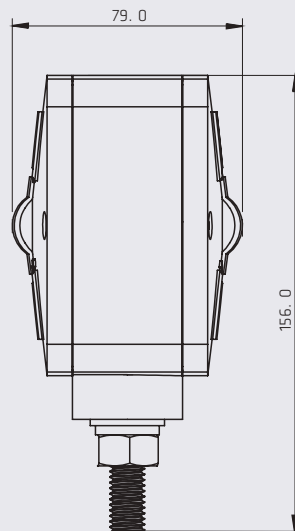

COLORS

MOUNTING

DIMENSIONS

Length / Width	81 mm
Height	156 mm
Depth	79 mm