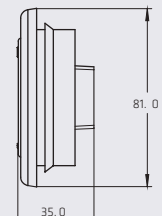

COLORS

RED

AMBER

CLEAR

BLACK/CHROME MOUNTING BEZEL

DIMENSIONS

Length	194 mm
Width	87 mm
Depth	34 mm

GROMMET MOUNTING

DIMENSIONS

Length	187 mm
Width	81 mm
Depth	35 mm

SERIES PL-339

SPECIFICATIONS

MATERIAL	PMMA, ABS
VOLTAGE	12/24
AMPERS	0.450
FMVSS	P2 P3
LEDS	6 CENTRAL

BEZEL MOUNTING TYPES

CHROME BEZEL

BLACK BEZEL