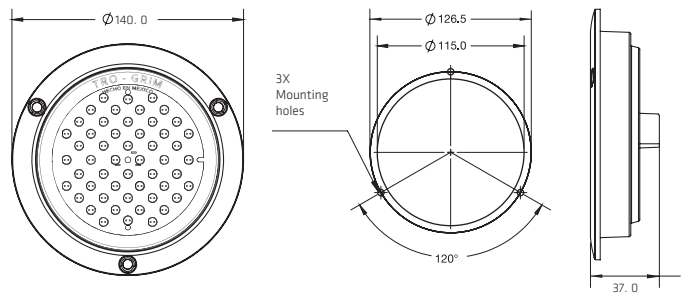

BLACK/CHROME MOUNTING BEZEL

DIMENSIONS

Diameter	77 mm
Depth	22.5 mm

GROMMET MOUNTING

DIMENSIONS

Diameter	70 mm
Depth	20 mm

SERIES PL-241-6SM

NEW

DIMENSIONS

Diameter	55 mm
Depth	23 mm

2 1/2"

• 2.5" LIGHT SECTION WITH BLACK BEZEL / CHROME / GROMMET / SCREW

SERIES P L-222

1 LED

COLORS

BEZEL MOUNTING TYPES

COLORS

DIMENSIONS: Diameter 140 mm / Depth 29 mm

PL-243CR-23

CLASSIC

COLORS

SPECIFICATIONS

MATERIAL	PMMA, ABS	LEDS	52
VOLTAGE	12/24	LUMENS	293
AMPERS	0.650	FUNCTION	STROBE

DIMENSIONS: Diameter 140 mm / Depth 37 mm

PL-243HU-24

CLASSIC

COLORS

SPECIFICATIONS

MATERIAL	PMMA, ABS	LEDS	24
VOLTAGE	12/24	LUMENS	46
AMPERS	0.156	FUNCTION	STROBE

DIMENSIONS: Diameter 133 mm / Depth 50.5 mm

PL-243CR-21

 CLASSIC