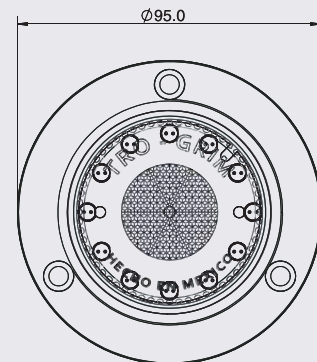

AMBER

CLEAR

BLUE

CHROME MOUNTING BEZEL

DIMENSIONS

Diameter	95 mm
Depth	26.5 mm

PL-156CR-E

COLORS

SPECIFICATIONS

MATERIAL	PMMA, ABS	LEDS	24
VOLTAGE	12/24	LUMENS	72
AMPERS	0.160	FUNCTION	STROBE

DIMENSIONS: Diameter 68 mm / Depth 25.5 mm

PL-156BN-N-AY

COLORS

SPECIFICATIONS

MATERIAL	PMMA, ABS	LEDS	9
VOLTAGE	12/24	LUMENS	38
AMPERS	0.360	FUNCTION	HIGH/LOW

DIMENSIONS: Diameter 68 mm / Depth 25.5 mm

4"

- 4" LIGHT SECTION WITH BLACK BEZEL / CHROME / GROMMET
- 4" EXTRA FLAT LIGHT SECTION IN BLACK BEZEL / CHROME

SERIES PL-233

1 LED

SPECIFICATIONS

MATERIAL	PMMA, ABS
VOLTAGE	12/24
AMPERS	0.250
FMVSS	16 P3 S2 T2
LEDS	1