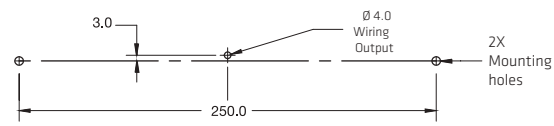

COLORS

DIMENSIONS: Length 288 mm / Width 27 mm / Depth 28 mm

PL-303CR-E

COLORS

SPECIFICATIONS

MATERIAL	PMMA/ METAL SHEET	LEDS	60
VOLTAGE	12/24	LUMENS	207
AMPERS	0.360	FUNCTION	STROBE

DIMENSIONS: Length 264 mm / Width 66 mm / Depth 60 mm