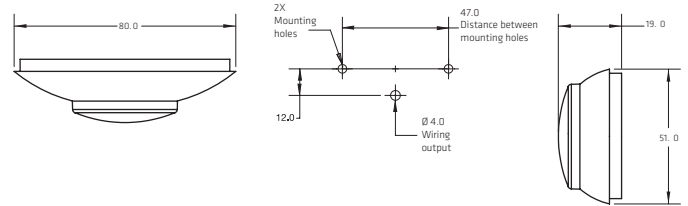

SPECIFICATIONS

MATERIAL	PMMA, ABS	LEDS	3
VOLTAGE	12/24	LUMENS	10
AMPERS	0.030	FUNCTION	FIXED

DIMENSIONS: Length 80 mm / Width 51 mm / Depth 19 mm

PL-170BB-SM

COLORS