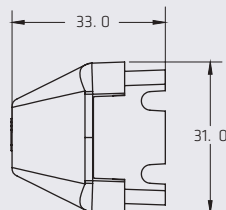

MOUNTING

DIMENSIONS

Length	105 mm
Width	31 mm
Depth	33 mm

SERIES PL153H

NEW

BEZEL MOUNTING TYPES

GRAY BEZEL

WITHOUT