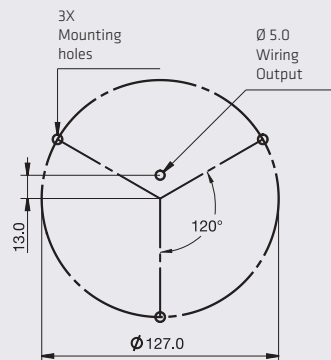

CHROME MOUNTING BEZEL

DIMENSIONS

Diameter	142 mm
Depth	23 mm