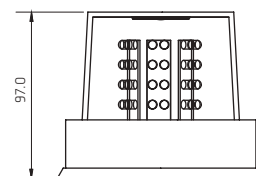

PL-T100-E

COLORS

SPECIFICATIONS

MATERIAL	PMMA / METAL SHEET	LEDS	48
VOLTAGE	12/24	LUMENS	86
AMPERS	0.190	FUNCTION	MOV./STROBE

DIMENSIONS: Diameter 119 mm / Height 97 mm

PL-T100

COLORS

SPECIFICATIONS