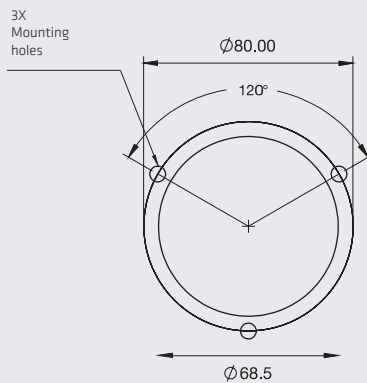

BLACK/CHROME MOUNTING BEZEL

DIMENSIONS

Diameter	77 mm
Depth	22.5 mm

GROMMET MOUNTING

DIMENSIONS

Diameter	70 mm
Depth	20 mm

SERIES PL-241-6SM

NEW

DIMENSIONS

Diameter	55 mm
Depth	23 mm

2 1/2"

• 2.5" LIGHT SECTION WITH BLACK BEZEL / CHROME / GROMMET / SCREW

SERIES P L-222

1 LED

COLORS

BEZEL MOUNTING TYPES

AMBER

CLEAR

BLUE

CHROME MOUNTING BEZEL

DIMENSIONS

Diameter	95 mm
Depth	26.5 mm

PL-156CR-E

COLORS

DIMENSIONS: Diameter 68 mm / Depth 25.5 mm

4"

- 4" LIGHT SECTION WITH BLACK BEZEL / CHROME / GROMMET
- 4" EXTRA FLAT LIGHT SECTION IN BLACK BEZEL / CHROME

SERIES PL-233

1 LED

SPECIFICATIONS

MATERIAL	PMMA, ABS
VOLTAGE	12/24
AMPERS	0.250
FMVSS	16 P3 S2 T2
LEDS	1