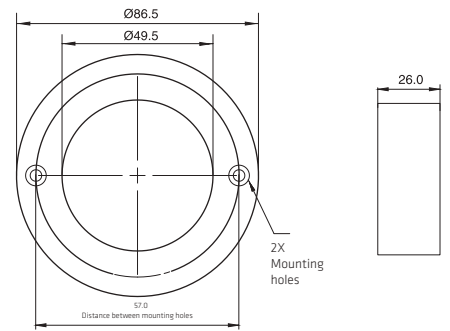

SPECIFICATIONS

MATERIAL ABS

DIMENSIONS: Diameter 86.5 mm / Depth 26 mm