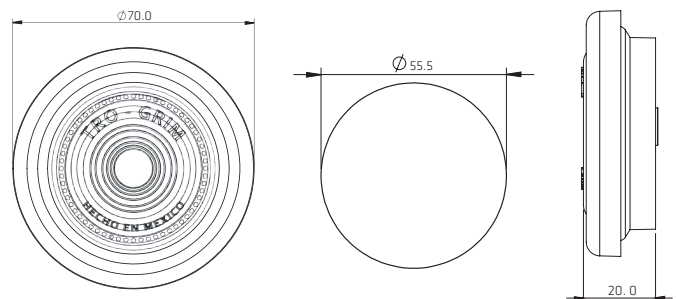

DIMENSIONS: Embedded diameter 55 mm / Depth 20 mm