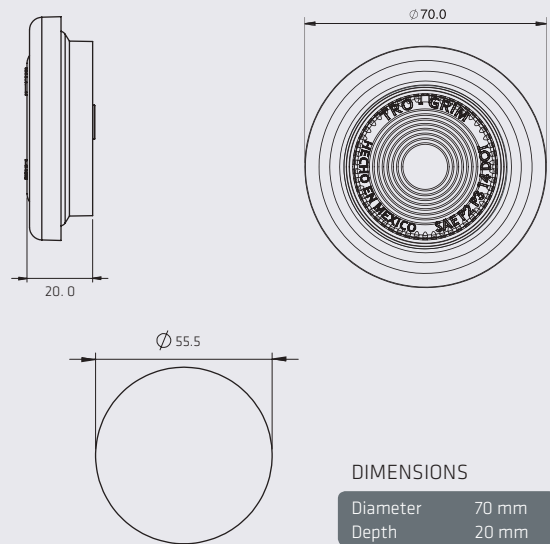

BLACK/CHROME MOUNTING BEZEL

DIMENSIONS

Diameter	77 mm
Depth	22.5 mm

GROMMET MOUNTING

DIMENSIONS

Diameter	70 mm
Depth	20 mm

SERIES PL-241-6SM

NEW