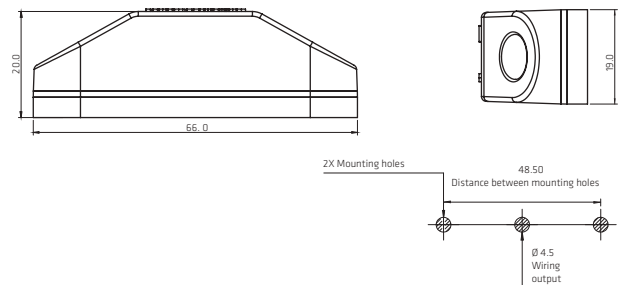

PL-35SB-SM

SPECIFICATIONS

MATERIAL	PMMA, ABS	LEDS	2
VOLTAGE	12/24	LUMENS	15
AMPERS	0.040	FUNCTION	FIXED

DIMENSIONS: Length 66 mm / Width 19 mm / Depth 20 mm

COLORS