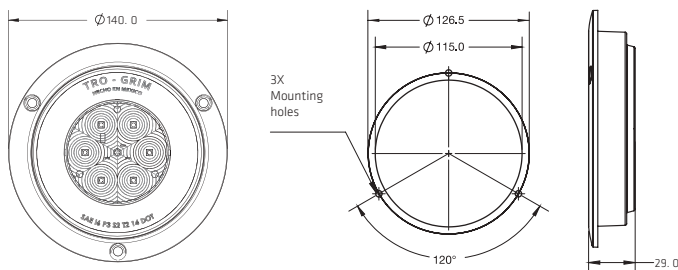

BLACK/CHROME MOUNTING BEZEL

DIMENSIONS

Diameter	77 mm
Depth	22.5 mm

GROMMET MOUNTING

DIMENSIONS

Diameter	70 mm
Depth	20 mm

SERIES PL-241-6SM

NEW

DIMENSIONS

Diameter	55 mm
Depth	23 mm

2 1/2"

• 2.5" LIGHT SECTION WITH BLACK BEZEL / CHROME / GROMMET / SCREW

SERIES P L-222

1 LED

COLORS

BEZEL MOUNTING TYPES

MATERIAL	PMMA, ABS	FMVSS	2R
VOLTAGE	12/24	LEDS	6 CENTRAL
AMPERS	0.350	LUMENS	158
FUNCTION	REVERSE, STOP		

COLORS

DIMENSIONS: Diameter 140 mm / Depth 29 mm

PL-343CR-MF-D

SPECIFICATIONS

MATERIAL	PMMA, ABS	FMVSS	16 P3 S2 T2
VOLTAGE	12/24	LEDS	6 CENTRAL
AMPERS	0.350	LUMENS	158
FUNCTION	TURN SIGNAL, STOP		

COLORS

DIMENSIONS: Diameter 140 mm / Depth 29 mm

PL-243CR-23

CLASSIC

COLORS

SPECIFICATIONS

MATERIAL	PMMA, ABS	LEDS	52
VOLTAGE	12/24	LUMENS	293
AMPERS	0.650	FUNCTION	STROBE

DIMENSIONS: Diameter 140 mm / Depth 37 mm