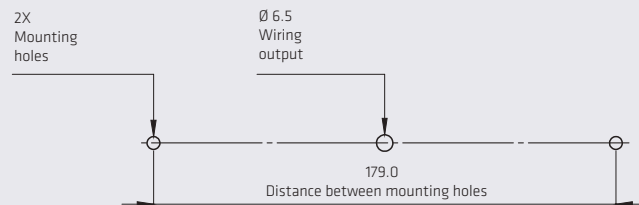

MOUNTING

DIMENSIONS

Length	480 mm
Width	60 mm
Depth	20 mm

TURN LIGHTS

• TURN LIGHTS SECTION

LD-603

NEW

SCAN ME