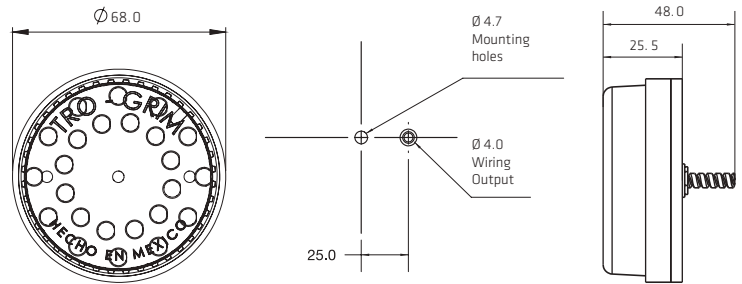

DIMENSIONS: Diameter 68 mm / Depth 25.5 mm