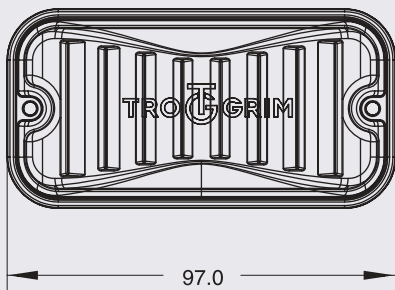

MOUNTING

DIMENSIONS

Length	97 mm
Width	49 mm
Depth	20 mm