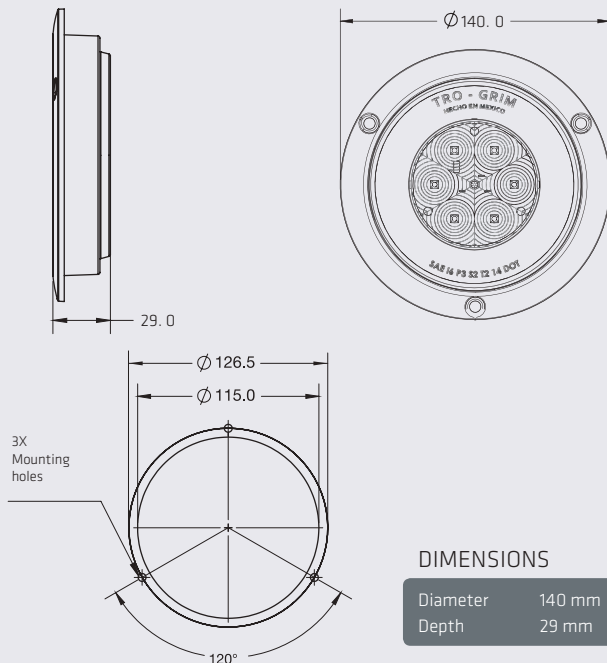

CODE	MOUNTING	FUNCTION	VOLTS	AMPERS	LUMENS	COLORS
PL-343BN-04	BLACK BEZEL	HIGH/LOW or FIXED	12/24	0.350	158	
PL-343CR-04	CHROME BEZEL	HIGH/LOW or FIXED	12/24	0.350	158	
PL-343HU-04	GROMMET	HIGH/LOW or FIXED	12/24	0.350	158	
PL-343BN-01	BLACK BEZEL	STROBE	12/24	0.350	158	
PL-343CR-01	CHROME BEZEL	STROBE	12/24	0.350	158	
PL-343HU-01	GROMMET	STROBE	12/24	0.350	158	

COLORS

BLACK MOUNTING BEZEL