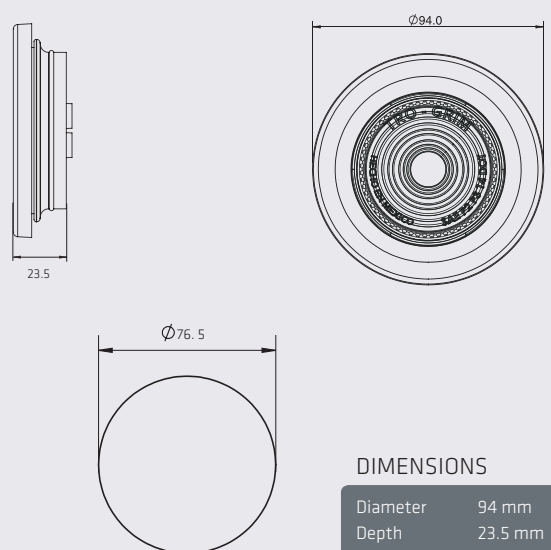

GROMMET MOUNTING