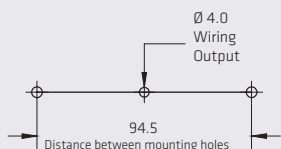

MOUNTING

DIMENSIONS

Length	160 mm
Width	51 mm
Depth	30 mm

MOUNTING

DIMENSIONS

Length	115 mm
Width	43 mm
Depth	27.5 mm

SERIES PL-162

NEW