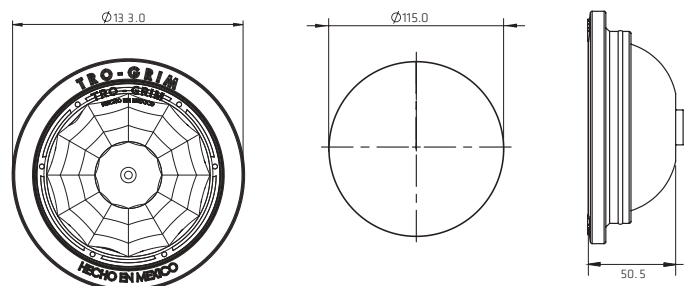

BLACK/CHROME MOUNTING BEZEL

DIMENSIONS

Diameter	77 mm
Depth	22.5 mm

GROMMET MOUNTING

DIMENSIONS

Diameter	70 mm
Depth	20 mm

SERIES PL-241-6SM

NEW

DIMENSIONS

Diameter	55 mm
Depth	23 mm

2 1/2"

• 2.5" LIGHT SECTION WITH BLACK BEZEL / CHROME / GROMMET / SCREW

SERIES P L-222

1 LED

COLORS

BEZEL MOUNTING TYPES

COLORS

DIMENSIONS: Diameter 140 mm / Depth 29 mm

PL-243CR-23

CLASSIC

COLORS

SPECIFICATIONS

MATERIAL	PMMA, ABS	LEDS	52
VOLTAGE	12/24	LUMENS	293
AMPERS	0.650	FUNCTION	STROBE

DIMENSIONS: Diameter 140 mm / Depth 37 mm

PL-243HU-24

CLASSIC

COLORS

SPECIFICATIONS

MATERIAL	PMMA, ABS	LEDS	24
VOLTAGE	12/24	LUMENS	46
AMPERS	0.156	FUNCTION	STROBE

DIMENSIONS: Diameter 133 mm / Depth 50.5 mm

PL-243CR-21

 CLASSIC