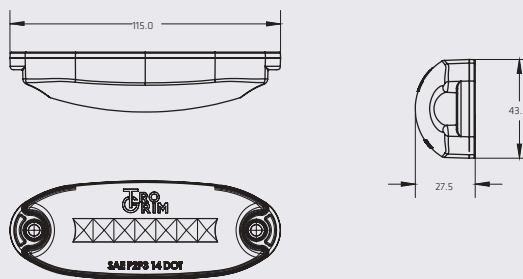

MOUNTING

DIMENSIONS

Length	160 mm
Width	51 mm
Depth	30 mm

MOUNTING

DIMENSIONS

Length	115 mm
Width	43 mm
Depth	27.5 mm

SERIES PL-162

NEW