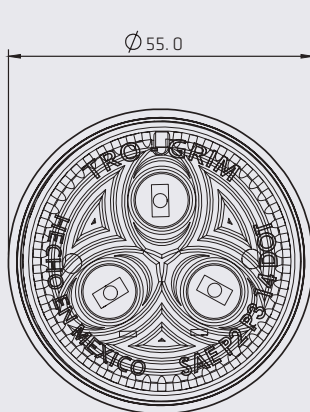

DIMENSIONS

Diameter	55 mm
Depth	23 mm

2 1/2"

• 2.5" LIGHT SECTION WITH BLACK BEZEL / CHROME / GROMMET / SCREW

SERIES P L-222

1 LED

COLORS

BEZEL MOUNTING TYPES