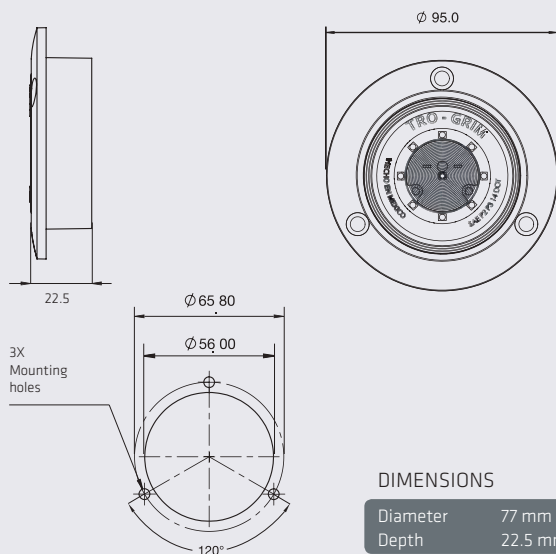

BLACK/CHROME MOUNTING BEZEL

DIMENSIONS

Diameter	77 mm
Depth	22.5 mm