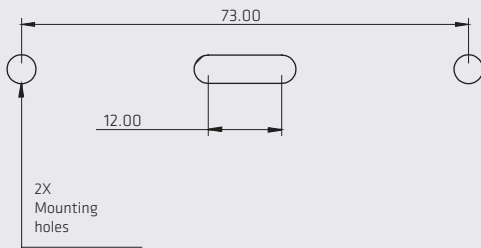

MOUNTING

DIMENSIONS

Length	115 mm
Width	45 mm
Depth	22.5 mm