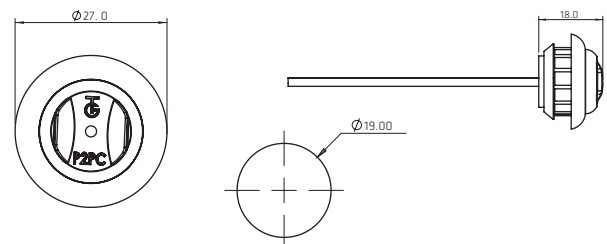

DIMENSIONS: Length 201 mm / Width 13 mm / Depth 16 mm

PL-240HU

COLORS

SPECIFICATIONS

MATERIAL	PMMA, ABS	FMVSS	P2 P3
VOLTAGE	12/24	LEDS	3
AMPERS	0.060	LUMENS	27
		UNCTION	FIXED

DIMENSIONS: Embedded diameter 27 mm / Depth 18 mm