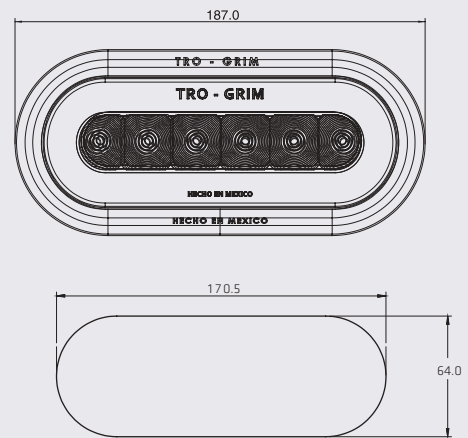

SPECIFICATIONS

MATERIAL	PMMA, ABS	LEDS	24
VOLTAGE	12/24	LUMENS	72
AMPERS	0.160	FUNCTION	STROBE

DIMENSIONS: Diameter 68 mm / Depth 25.5 mm

PL-156BN-N-AY

COLORS

SPECIFICATIONS

MATERIAL	PMMA, ABS	LEDS	9
VOLTAGE	12/24	LUMENS	38
AMPERS	0.360	FUNCTION	HIGH/LOW

DIMENSIONS: Diameter 68 mm / Depth 25.5 mm

4"

- 4" LIGHT SECTION WITH BLACK BEZEL / CHROME / GROMMET
- 4" EXTRA FLAT LIGHT SECTION IN BLACK BEZEL / CHROME

SERIES PL-233

1 LED

SPECIFICATIONS

MATERIAL	PMMA, ABS
VOLTAGE	12/24
AMPERS	0.250
FMVSS	16 P3 S2 T2
LEDS	1

COLORS

RED

AMBER

CLEAR

BLACK/CHROME MOUNTING BEZEL

DIMENSIONS

Length	194 mm
Width	87 mm
Depth	35 mm

GROMMET MOUNTING

DIMENSIONS

Length	187 mm
Width	81 mm
Depth	35 mm

SERIES PL-169

SPECIFICATIONS

MATERIAL	PMMA, ABS
VOLTAGE	12/24
AMPERS	0.360
LEDS	21, 9

BEZEL MOUNTING TYPES

CHROME BEZEL

BLACK BEZEL