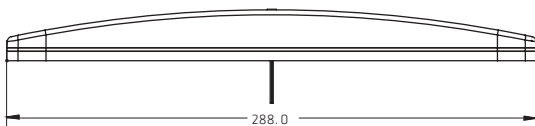

COLORS

DIMENSIONS: Length 288 mm / Width 27 mm / Depth 28 mm

PL-303CR-E

COLORS

SPECIFICATIONS

MATERIAL	PMMA/ METAL SHEET	LEDS	60
VOLTAGE	12/24	LUMENS	207
AMPERS	0.360	FUNCTION	STROBE

DIMENSIONS: Length 264 mm / Width 66 mm / Depth 60 mm