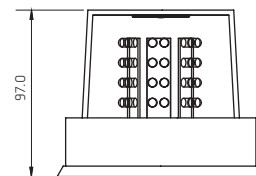

DIMENSIONS: Diameter 119 mm / Height 97 mm