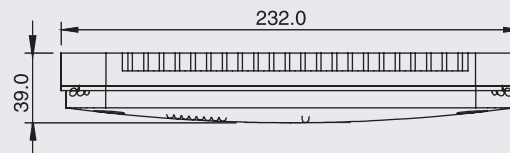

COLORS

MOUNTING