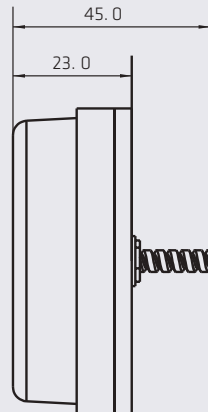

DIMENSIONS

Diameter	55 mm
Depth	23 mm

2 1/2"

• 2.5" LIGHT SECTION WITH BLACK BEZEL / CHROME / GROMMET / SCREW

SERIES P L-222

1 LED

COLORS

BEZEL MOUNTING TYPES