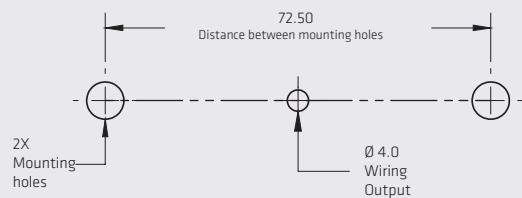

MOUNTING

DIMENSIONS

Length	105 mm
Width	31 mm
Depth	33 mm