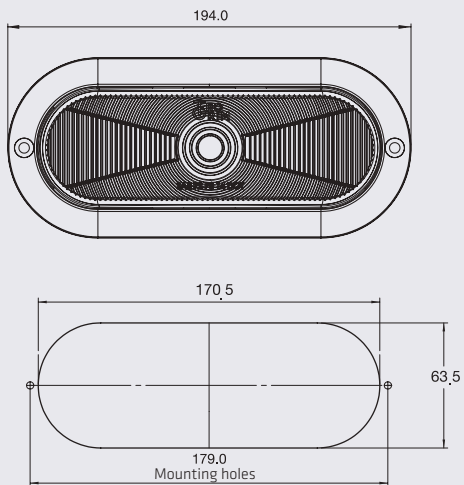

BLACK /CHROME MOUNTING BEZEL

3X Mounting holes

DI MENSIONS

Diameter 95 mm
Depth 26.5 mm

G ROMMET MOUNTING

DIM ENSI ONS

Diameter 94 mm
Depth 23.5 mm

SERIES PL-242-SM

SPECIFICATIONS

MATERIAL	PMMA, ABS	LEDS	24
VOLTAGE	12/24	LUMENS	72
AMPERS	0.160	FUNCTION	STROBE

DIMENSIONS: Diameter 68 mm / Depth 25.5 mm

PL-156BN-N-AY

COLORS

SPECIFICATIONS

MATERIAL	PMMA, ABS	LEDS	9
VOLTAGE	12/24	LUMENS	38
AMPERS	0.360	FUNCTION	HIGH/LOW

DIMENSIONS: Diameter 68 mm / Depth 25.5 mm

4"

- 4" LIGHT SECTION WITH BLACK BEZEL / CHROME / GROMMET
- 4" EXTRA FLAT LIGHT SECTION IN BLACK BEZEL / CHROME

SERIES PL-233

1 LED

SPECIFICATIONS

MATERIAL	PMMA, ABS
VOLTAGE	12/24
AMPERS	0.250
FMVSS	16 P3 S2 T2
LEDS	1

COLORS

RED

AMBER

CLEAR

BLACK MOUNTING BEZEL

DIMENSIONS

Length	194 mm
Width	87 mm
Depth	51 mm

GROMMET MOUNTING