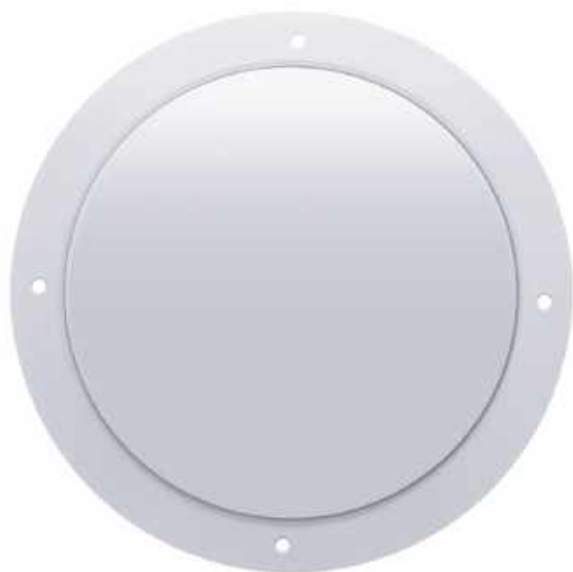

PL-135BB-DIBA