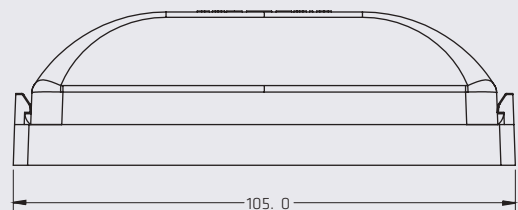

MOUNTING

DIMENSIONS

Length	105 mm
Width	31 mm
Depth	33 mm

SERIES PL153H

NEW

BEZEL MOUNTING TYPES

GRAY BEZEL

WITHOUT