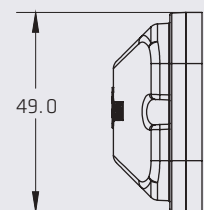

MOUNTING

DIMENSIONS

Length	97 mm
Width	49 mm
Depth	20 mm