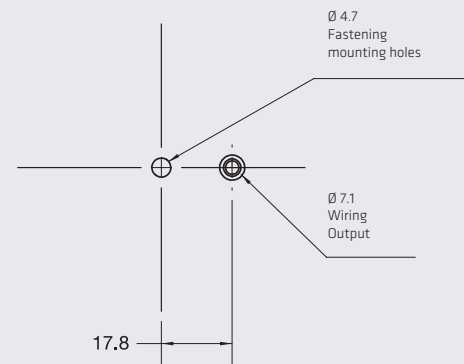

DIMENSIONS

Diameter	55 mm
Depth	23 mm

2 1/2"

• 2.5" LIGHT SECTION WITH BLACK BEZEL / CHROME / GROMMET / SCREW

SERIES P L-222

1 LED

COLORS

BEZEL MOUNTING TYPES