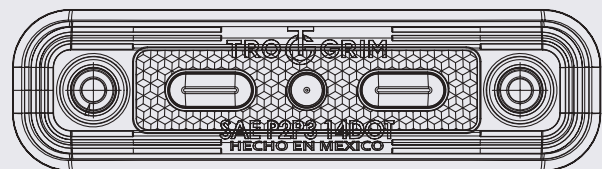

CODE	MOUNTING	FUNCTION	VOLTS	AMPERS	LUMENS	COLORS
PL-163BB-E	SCREW	STROBE	12/24	0.020	20	
PL-163BB-SM	SCREW	FIXED	12/24	0.020	20	

MONTAJE

DIMENSIONS

Length	115 mm
Width	45 mm
Depth	22.5 mm

SERIES PL-60

NEW