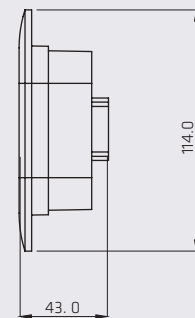

BLACK/CHROME MOUNTING BEZEL

DIMENSIONS

Length	164 mm
Width	114 mm
Depth	43 mm

SERIES PL-CJ

SPECIFICATIONS

MATERIAL	PMMA, ABS	AMPERS	0.300
VOLTAGE	12/24	LEDS	16

COLORS

CODE	FUNCTION	VOLTS	AMPERS	LUMENS	COLORS
PL-CJ-02	HIGH/LOW/REVERSE WITHOUT MOVEMENT	12/24	0.300	135	
PL-CJ-03	HIGH/LOW/REVERSE STROBE	12/24	0.300	135	
PL-CJ-05	HIGH/LOW/REVERSE DYNAMIC	12/24	0.300	135	

MOUNTING

DIMENSIONS

Length	146 mm
Width	171 mm
Depth	26 mm

PL248BN

NEW

SPECIFICATIONS

MATERIAL	PC, ABS	IP	65
VOLTAGE	12/24	LEDS	10
AMPERS	0.260		

COLORS