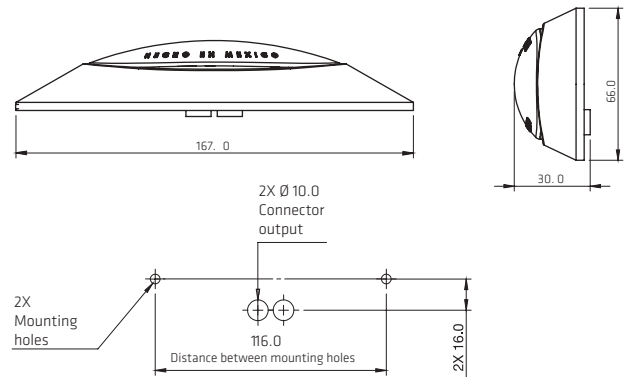

MOUNTING

DIMENSIONS

Length	105 mm
Width	31 mm
Depth	33 mm

PL-15CR-SM

COLORS

SPECIFICATIONS

MATERIAL	PMMA, ABS	FMVSS	P2 P3
VOLTAGE	12/24	LEDS	10
AMPERS	0.140	LUMENS	63
FUNCTION	FIXED		

DIMENSIONS: Length 167 mm / Width 66 mm / Depth 30 mm