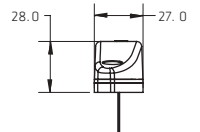

COLORS

DIMENSIONS: Length 288 mm / Width 27 mm / Depth 28 mm

PL-303CR-E

COLORS

SPECIFICATIONS

MATERIAL	PMMA/ METAL SHEET	LEDS	60
VOLTAGE	12/24	LUMENS	207
AMPERS	0.360	FUNCTION	STROBE

DIMENSIONS: Length 264 mm / Width 66 mm / Depth 60 mm