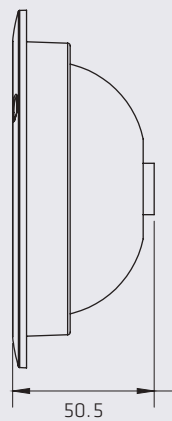

COLORS

DIMENSIONS: Diameter 140 mm / Depth 29 mm

PL-243CR-23

CLASSIC

COLORS

SPECIFICATIONS

MATERIAL	PMMA, ABS	LEDS	52
VOLTAGE	12/24	LUMENS	293
AMPERS	0.650	FUNCTION	STROBE

DIMENSIONS: Diameter 140 mm / Depth 37 mm

COLORS

SPECIFICATIONS

MATERIAL	PMMA, ABS	LEDS	69
VOLTAGE	12/24	LUMENS	135
AMPERS	0.300	FUNCTION	STROBE

DIMENSIONS: Diameter 140 mm / Depth 37 mm

PL-243CR-22

 CLASSIC

COLORS

SPECIFICATIONS

MATERIAL	PMMA, ABS	LEDS	39
VOLTAGE	12/24	LUMENS	117
AMPERS	0.260	FUNCTION	STROBE

DIMENSIONS: Diameter 140 mm / Depth 37 mm

PL-243CR-14

CLASSIC

SPECIFICATIONS

MATERIAL	PMMA, ABS
VOLTAGE	12/24
AMPERS	0.060
LEDS	24
LUMENS	45
FUNCTION	MOV./STROBE

COLORS

RED

AMBER

CLEAR

BLUE

CHROME MOUNTING BEZEL

DIMENSIONS

Diameter	140 mm
Depth	50.5 mm