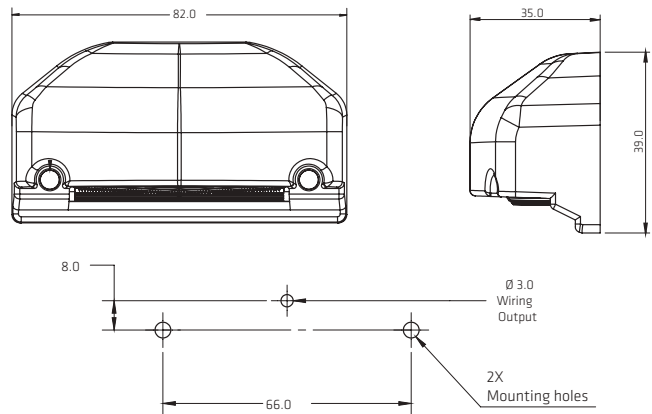

MOUNTING

DIMENSIONS

Length	288 mm
Width	27 mm
Depth	19 mm

PL-165BN-AY

COLORS

SPECIFICATIONS

MATERIAL	PMMA, ABS	LEDS	3
VOLTAGE	12/24	LUMENS	27
AMPERS	0.060	FUNCTION	LIGHT/PLATE

DIMENSIONS: Length 82 mm / Width 39 mm / Depth 35 mm