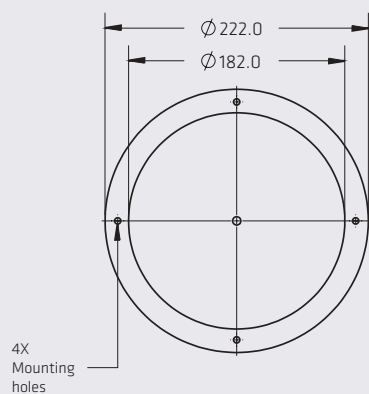

COLORS

MOUNTING