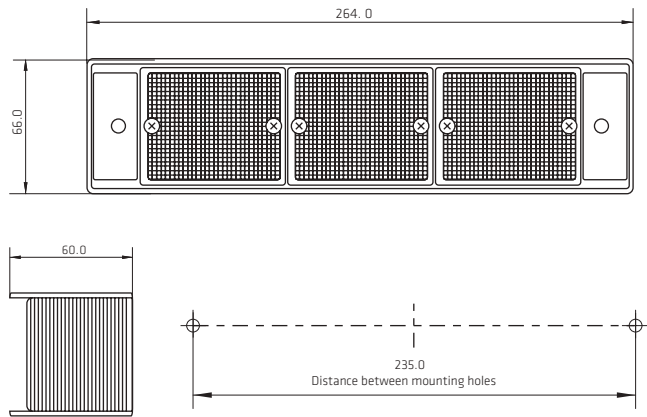

COLORS

DIMENSIONS: Length 288 mm / Width 27 mm / Depth 28 mm

PL-303CR-E

COLORS

SPECIFICATIONS

MATERIAL	PMMA/ METAL SHEET	LEDS	60
VOLTAGE	12/24	LUMENS	207
AMPERS	0.360	FUNCTION	STROBE

DIMENSIONS: Length 264 mm / Width 66 mm / Depth 60 mm