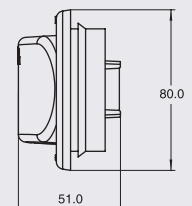

COLORS

RED

AMBER

CLEAR

BLACK MOUNTING BEZEL

DIMENSIONS

Length	194 mm
Width	87 mm
Depth	51 mm

GROMMET MOUNTING

DIMENSIONS

Length	187 mm
Width	80 mm
Depth	51 mm

SERIES PL-139

SPECIFICATIONS

MATERIAL	PMMA, ABS
VOLTAGE	12/24
AMPERS	0.180
FMVSS	16 P3
LEDS	10

BEZEL MOUNTING TYPES

CHROME BEZEL

BLACK BEZEL