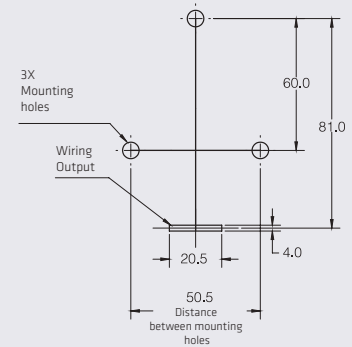

MOUNTING

DIMENSIONS

Length	146 mm
Width	171 mm
Depth	26 mm