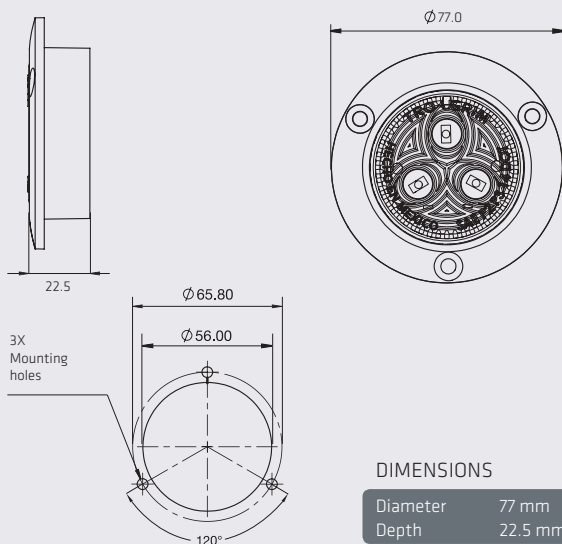

BLACK/CHROME MOUNTING BEZEL