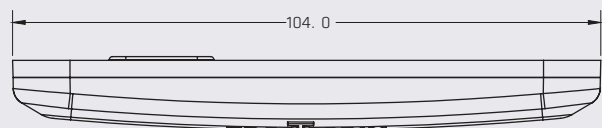

SERIES PL-163

SPECIFICATIONS

MATERIAL	PMMA, ABS
VOLTAGE	12/24
AMPERS	0.020
FMVSS	P2 P3
LEDS	3

COLORS

CODE	MOUNTING	FUNCTION	VOLTS	AMPERS	LUMENS	COLORS
PL-163BB-E	SCREW	STROBE	12/24	0.020	20	
PL-163BB-SM	SCREW	FIXED	12/24	0.020	20	

MONTAJE

DIMENSIONS

Length	115 mm
Width	45 mm
Depth	22.5 mm