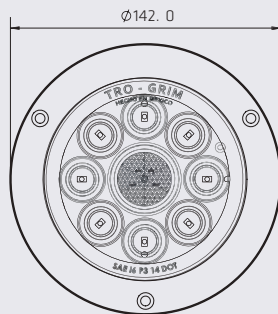

DIMENSIONS

Diameter	55 mm
Depth	23 mm

2 1/2"

• 2.5" LIGHT SECTION WITH BLACK BEZEL / CHROME / GROMMET / SCREW

SERIES P L-222

1 LED

COLORS

BEZEL MOUNTING TYPES

BLACK /CHROME MOUNTING BEZEL

3X Mounting holes

DI MENSIONS

Diameter 95 mm
Depth 26.5 mm

G ROMMET MOUNTING

DIM ENSI ONS

Diameter 94 mm
Depth 23.5 mm

SERIES PL-242-SM

DIMENSIONS: Diameter 68 mm / Depth 25.5 mm

4"

- 4" LIGHT SECTION WITH BLACK BEZEL / CHROME / GROMMET
- 4" EXTRA FLAT LIGHT SECTION IN BLACK BEZEL / CHROME

SERIES PL-233

1 LED

SPECIFICATIONS

MATERIAL	PMMA, ABS
VOLTAGE	12/24
AMPERS	0.250
FMVSS	16 P3 S2 T2
LEDS	1

CHROME MOUNTING BEZEL

DIMENSIONS

Diameter	142 mm
Depth	23 mm

OVALS

- OVAL LIGHTS SECTION IN BLACK/CHROME/ GROMMET BEZEL
- EXTRA FLAT OVAL LIGHTS SECTION IN BLACK / CHROME BEZEL

SERIES PL-229

1 LED

SPECIFICATIONS