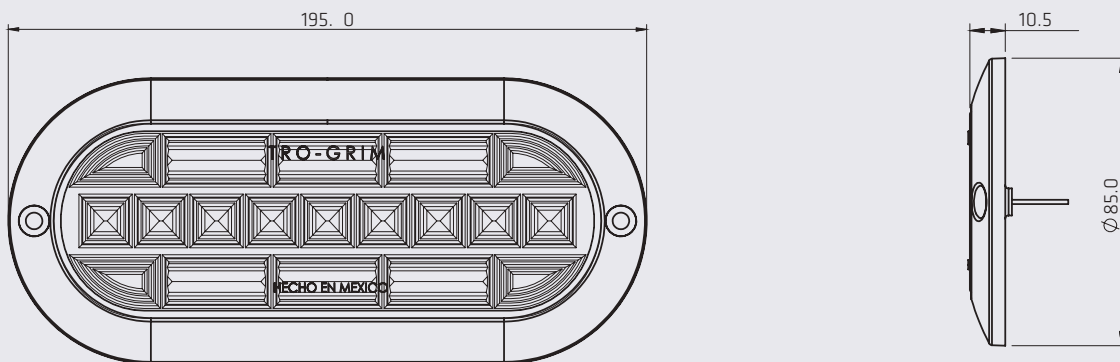

COLORS

MOUNTING

DIMENSIONS

Length	480 mm
Width	60 mm
Depth	20 mm