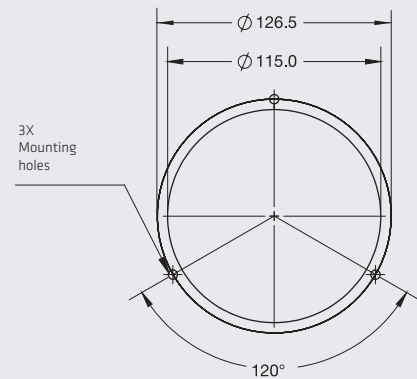

DIMENSIONS

Diameter	55 mm
Depth	23 mm

2 1/2"

• 2.5" LIGHT SECTION WITH BLACK BEZEL / CHROME / GROMMET / SCREW

SERIES P L-222

1 LED

COLORS

BEZEL MOUNTING TYPES

DIMENSIONS: Diameter 68 mm / Depth 25.5 mm

4"

- 4" LIGHT SECTION WITH BLACK BEZEL / CHROME / GROMMET
- 4" EXTRA FLAT LIGHT SECTION IN BLACK BEZEL / CHROME

SERIES PL-233

1 LED

SPECIFICATIONS

MATERIAL	PMMA, ABS
VOLTAGE	12/24
AMPERS	0.250
FMVSS	16 P3 S2 T2
LEDS	1

COLORS

RED

AMBER

CLEAR

BLUE

CHROME MOUNTING BEZEL

DIMENSIONS

Diameter	140 mm
Depth	50.5 mm

CHROME MOUNTING BEZEL

DIMENSIONS

Diameter	140 mm
Depth	37 mm

SERIES PL-243CR ARROWS

SPECIFICATIONS

MATERIAL	PMMA, ABS	AMPERS	0.300
VOLTAGE	12/24	LEDS	56

CODE	MOUNTING	FUNCTION	VOLTS	AMPERS	LUMENS	COLOR
PL-243CR-50	CHROME BEZEL	ARROW AMBER STROBE	12/24	0.300	135	
PL-243CR-53	CHROME BEZEL	ARROW AMBER AND RED STROBE	12/24	0.300	135	
PL-243CR-54	CHROME BEZEL	ARROW RED AND BLUE STROBE	12/24	0.300	135	
PL-243CR-56	CHROME BEZEL	ARROW RED AND AMBER STROBE	12/24	0.300	135	