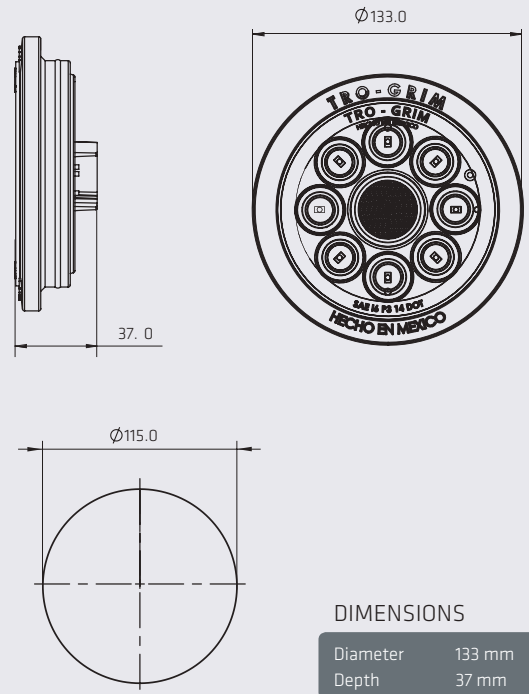

GROMMET MOUNTING