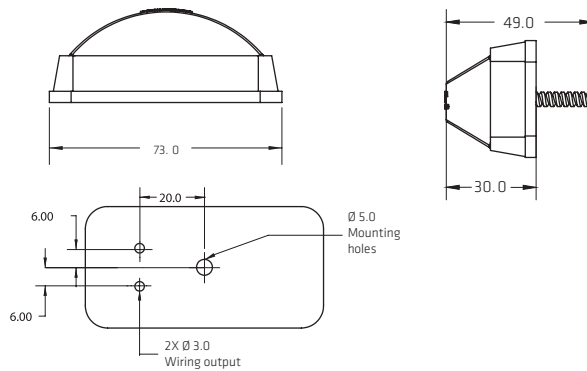

DIMENSIONS: Length 150 mm / Width 73 mm / Depth 30 mm

CODE	MOUNTING	FUNCTION	VOLTS	AMPERS	LUMENS	COLORS	SPECIFICATIONS			
PL-157CR-SM	SCREW	FIXED 6 LEDS	12	0.080	36		MATERIAL	PMMA, ABS	FMVSS	P2 P3
PL-157CR-E	SCREW	STROBE	12/24	0.040	18		VOLTAGE	12/24	LEDS	4, 6
							AMPERS	0.040		