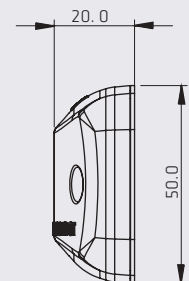

MOUNTING

DIMENSIONS

Length	102 mm
Width	50 mm
Depth	20 mm