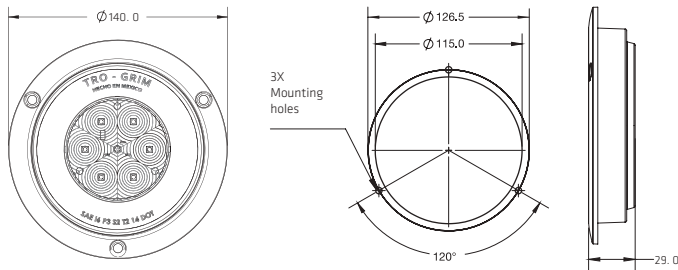

SPECIFICATIONS

MATERIAL	PMMA, ABS	FMVSS	2R
VOLTAGE	12/24	LEDS	6 CENTRAL
AMPERS	0.350	LUMENS	158
FUNCTION	REVERSE, STOP		

COLORS

DIMENSIONS: Diameter 140 mm / Depth 29 mm