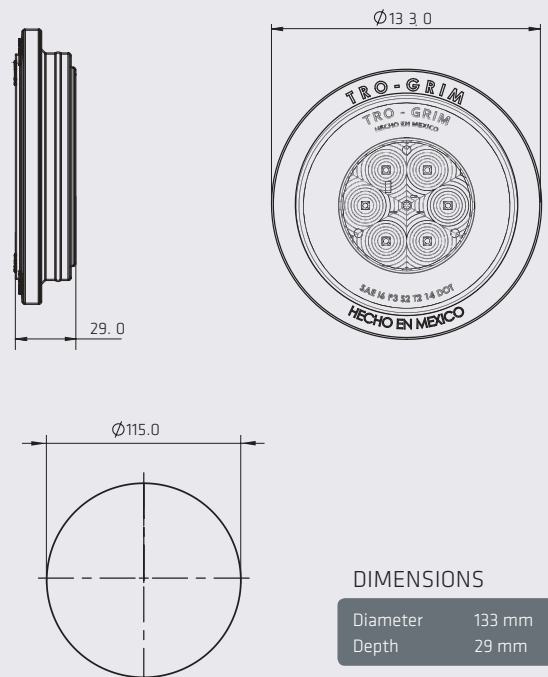

GROMMET MOUNTING