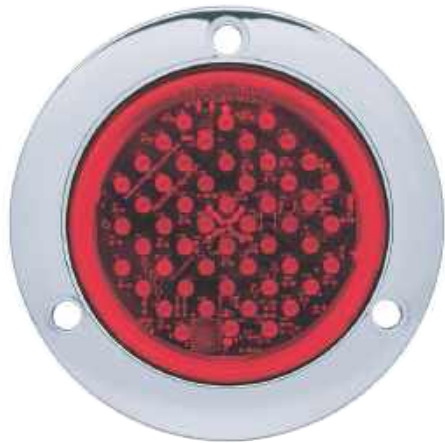

PL-243CR-23

CLASSIC

COLORS