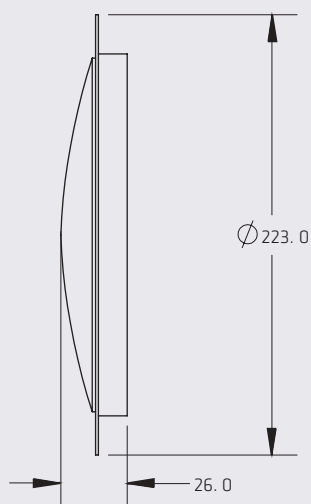

DIMENSIONS: Length 201 mm / Width 13 mm / Depth 16 mm

PL-240HU

COLORS

SPECIFICATIONS

MATERIAL	PMMA, ABS	FMVSS	P2 P3
VOLTAGE	12/24	LEDS	3
AMPERS	0.060	LUMENS	27
		UNCTION	FIXED

DIMENSIONS: Embedded diameter 27 mm / Depth 18 mm

INTERIOR LIGHTS

PL-135BB-DIBA

SPECIFICATIONS

MATERIAL	METAL SHEET / PC	LUMENS	486
VOLTAGE	12/24	FUNCTION	FIXED
AMPERS	1.080		

COLORS

MOUNTING

DIMENSIONS

Diameter	223 mm
Depth	26 mm