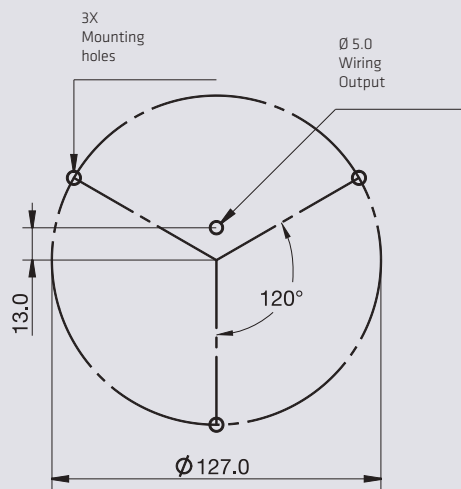

DIMENSIONS

Diameter	142 mm
Depth	14 mm