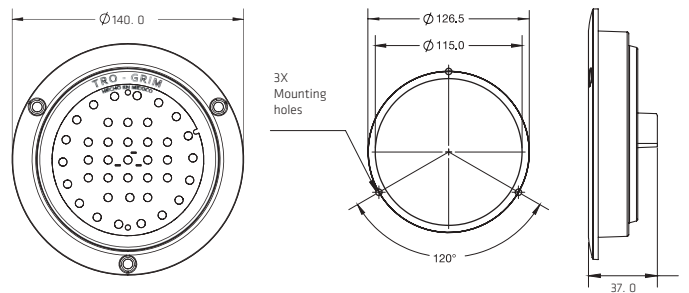

SPECIFICATIONS

MATERIAL	PMMA, ABS	LEDS	39
VOLTAGE	12/24	LUMENS	117
AMPERS	0.260	FUNCTION	STROBE

DIMENSIONS: Diameter 140 mm / Depth 37 mm