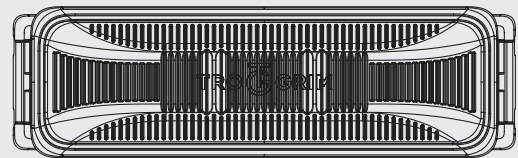

MOUNTING

DIMENSIONS

Length	105 mm
Width	31 mm
Depth	33 mm

SERIES PL153H

NEW

BEZEL MOUNTING TYPES

GRAY BEZEL

WITHOUT