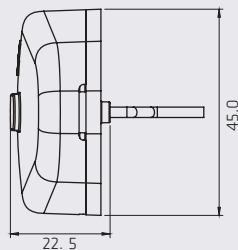

MOUNTING

DIMENSIONS

Length	115 mm
Width	45 mm
Depth	22.5 mm