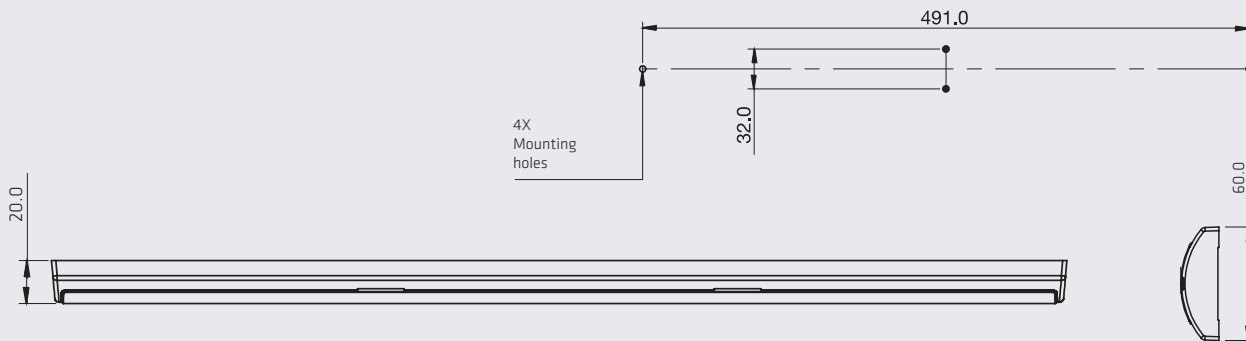

SERIES PL-171

SPECIFICATIONS			
MATERIAL	PC, ABS	LEDS	21,72
VOLTAGE	12/24	LUMENS	207
AMPERS	0.460		

CODE	MOUNTING	FUNCTION	VOLTS	AMPERS	LUMENS	COLORS
PL-171BG-21	HIDDEN	FIXED GLOOM	12/24	0.460	207	
PL-171BG-72	HIDDEN	FIXED GLOOM	12/24	0.460	207	
PL-171-BG-21-A	HIDDEN	FIXED GLOOM/DAMPER	12/24	0.460	207	

MOUNTING

DIMENSIONS

Length	480 mm
Width	60 mm
Depth	20 mm