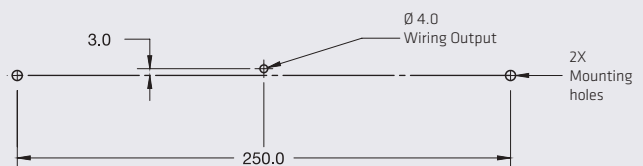

PL-246BN

NEW

SPECIFICATIONS

MATERIAL	PMMA, ABS	AMPERS	0.180
VOLTAGE	12/24	LEDS	8

COLORS

CODE	MOUNTING	FUNCTION	VOLTS	AMPERS	LUMENS	COLORS
PL-246BN-LS	SCREW	WITHOUT MOVEMENT	12/24	0.180	81	
PL-246BN-MF	SCREW	REVERSE/STOP	12/24	0.180	81	

MOUNTING

DIMENSIONS

Length	288 mm
Width	27 mm
Depth	19 mm