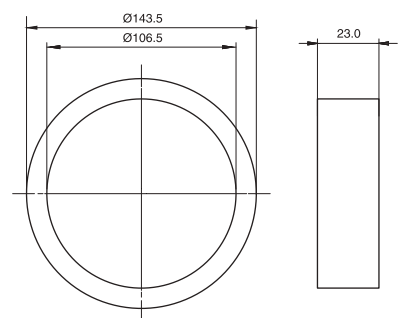

B-160CR-T

SPECIFICATIONS

MATERIAL ABS

DIMENSIONS: Diameter 61 mm / Depth 23 mm

B-170CR-T

SPECIFICATIONS

MATERIAL ABS

DIMENSIONS: Diameter 143.5 mm / Depth 23 mm

B-241CR-T

SPECIFICATIONS

MATERIAL ABS

DIMENSIONS: Diameter 86.5 mm / Depth 26 mm

B-242CR-T

SPECIFICATIONS

MATERIAL ABS

DIMENSIONS: Diameter 106 mm / Depth 28 mm