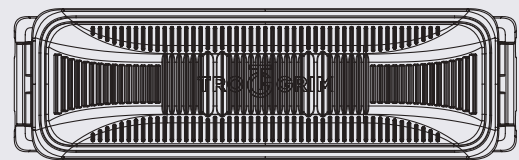

MOUNTING

DIMENSIONS

Length	105 mm
Width	31 mm
Depth	33 mm