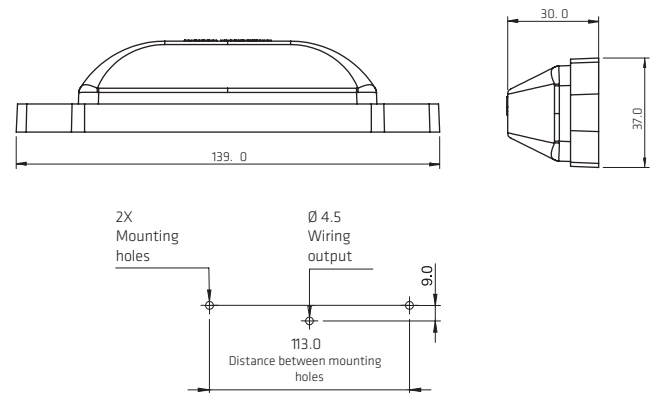

COLORS

SPECIFICATIONS

MATERIAL	PMMA, ABS	FMVSS	P2 P3
VOLTAGE	12/24	LEDS	5
AMPERS	0.060	LUMENS	35
		FUNCTION	FIXED

DIMENSIONS: Length 139 mm / Width 37 mm / Depth 30 mm