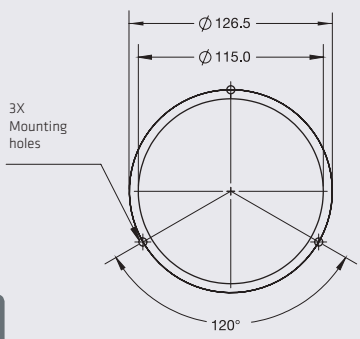

DIMENSIONS

Diameter	55 mm
Depth	23 mm

2 1/2"

• 2.5" LIGHT SECTION WITH BLACK BEZEL / CHROME / GROMMET / SCREW

SERIES P L-222

1 LED

COLORS

BEZEL MOUNTING TYPES

DIMENSIONS: Diameter 68 mm / Depth 25.5 mm

4"

- 4" LIGHT SECTION WITH BLACK BEZEL / CHROME / GROMMET
- 4" EXTRA FLAT LIGHT SECTION IN BLACK BEZEL / CHROME

SERIES PL-233

1 LED

SPECIFICATIONS

MATERIAL	PMMA, ABS
VOLTAGE	12/24
AMPERS	0.250
FMVSS	16 P3 S2 T2
LEDS	1

COLORS

RED

AMBER

CLEAR

BLUE

CHROME MOUNTING BEZEL

DIMENSIONS

Diameter	140 mm
Depth	50.5 mm

CHROME MOUNTING BEZEL

DIMENSIONS

Diameter	140 mm
Depth	37 mm

SERIES PL-243CR ARROWS

SPECIFICATIONS

MATERIAL	PMMA, ABS	AMPERS	0.300
VOLTAGE	12/24	LEDS	56

CODE	MOUNTING	FUNCTION	VOLTS	AMPERS	LUMENS	COLOR
PL-243CR-50	CHROME BEZEL	ARROW AMBER STROBE	12/24	0.300	135	
PL-243CR-53	CHROME BEZEL	ARROW AMBER AND RED STROBE	12/24	0.300	135	
PL-243CR-54	CHROME BEZEL	ARROW RED AND BLUE STROBE	12/24	0.300	135	
PL-243CR-56	CHROME BEZEL	ARROW RED AND AMBER STROBE	12/24	0.300	135	