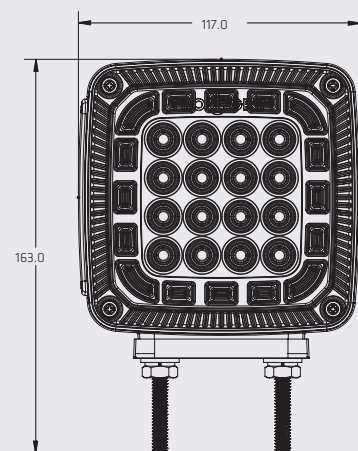

COLORS

MOUNTING

DIMENSIONS

Length / Width	117 mm
Height	163 mm
Depth	67 mm