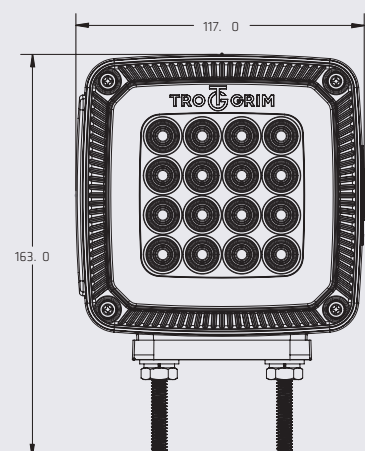

COLORS

MOUNTING

DIMENSIONS

Length / Width	117 mm
Height	163 mm
Depth	67 mm