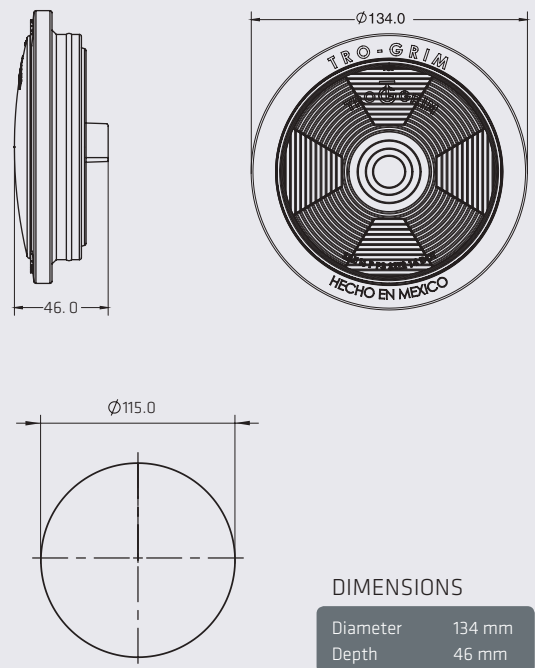

GROMMET MOUNTING