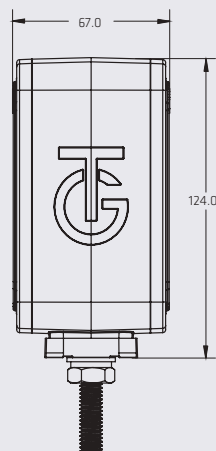

COLORS

MOUNTING

DIMENSIONS

Length / Width	117 mm
Height	163 mm
Depth	67 mm