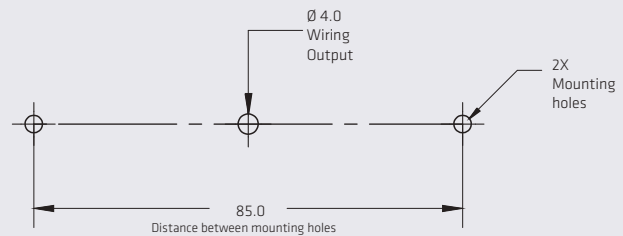

MOUNTING

DIMENSIONS

Length	97 mm
Width	49 mm
Depth	20 mm