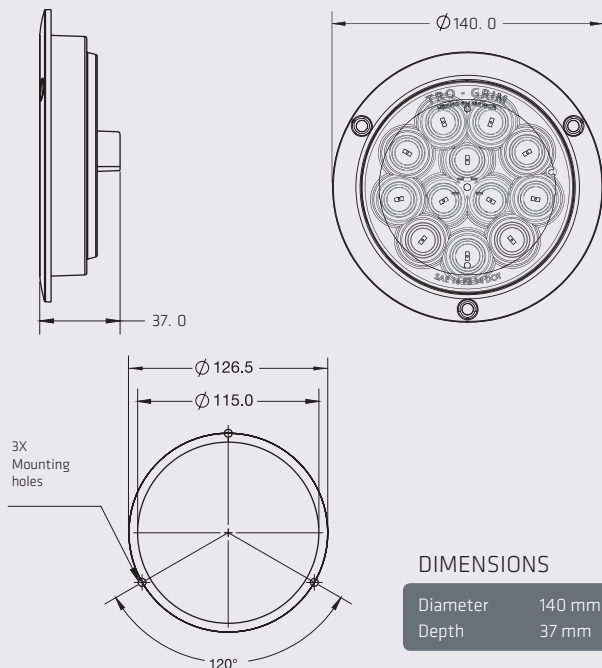

CODE	MOUNTING	FUNCTION	VOLTS	AMPERS	LUMENS	COLORS
PL-243BN-08	BLACK BEZEL	HIGH/LOW	12/24	0.240	126	■ ■
PL-243BN-16	BLACK BEZEL	FIXED	12/24	0.240	126	■
PL-243CR-07-E	CHROME BEZEL	STROBE	12/24	0.240	126	■ ■
PL-243CR-08	CHROME BEZEL	HIGH/LOW	12/24	0.240	126	■ ■
PL-243CR-16	CHROME BEZEL	FIXED	12/24	0.240	126	■
PL-243CR-18	CHROME BEZEL	MOVEMENT/STROBE	12/24	0.240	126	■ ■
PL-243HU-08	GROMMET	HIGH/LOW	12/24	0.240	126	■ ■
PL-243HU-16	GROMMET	FIXED	12/24	0.240	126	■

COLORS

BLACK MOUNTING BEZEL