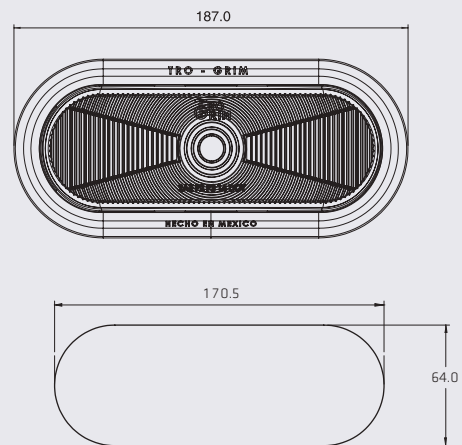

BLACK /CHROME MOUNTING BEZEL

3X Mounting holes

DI MENSIONS

Diameter 95 mm
Depth 26.5 mm

G ROMMET MOUNTING

DIM ENSI ONS

Diameter 94 mm
Depth 23.5 mm

SERIES PL-242-SM

SPECIFICATIONS

MATERIAL	PMMA, ABS	LEDS	24
VOLTAGE	12/24	LUMENS	72
AMPERS	0.160	FUNCTION	STROBE

DIMENSIONS: Diameter 68 mm / Depth 25.5 mm

PL-156BN-N-AY

COLORS

SPECIFICATIONS

MATERIAL	PMMA, ABS	LEDS	9
VOLTAGE	12/24	LUMENS	38
AMPERS	0.360	FUNCTION	HIGH/LOW

DIMENSIONS: Diameter 68 mm / Depth 25.5 mm

4"

- 4" LIGHT SECTION WITH BLACK BEZEL / CHROME / GROMMET
- 4" EXTRA FLAT LIGHT SECTION IN BLACK BEZEL / CHROME

SERIES PL-233

1 LED

SPECIFICATIONS

MATERIAL	PMMA, ABS
VOLTAGE	12/24
AMPERS	0.250
FMVSS	16 P3 S2 T2
LEDS	1

COLORS

RED

AMBER

CLEAR

BLACK MOUNTING BEZEL

DIMENSIONS

Length	194 mm
Width	87 mm
Depth	51 mm

GROMMET MOUNTING