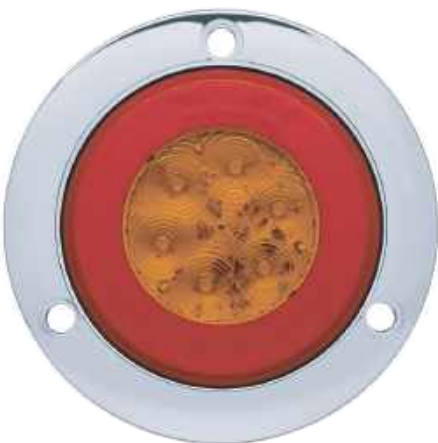

2"

• 2" LIGHT WITH BLACK BEZEL / CHROME / GROMMET / SCREW

SERIES PL-221

1 LED

COLORS

BEZEL MOUNTING TYPES

BLACK BEZEL

GROMMET

COLORS

BEZEL MOUNTING TYPES

CHROME BEZEL

BLACK BEZEL

GROMMET

SPECIFICATIONS

MATERIAL	PMMA, ABS
VOLTAGE	12/24
AMPERS	0.120
FMVSS	P2 P3
LEDS	6

CODE	MOUNTING	FUNCTION	VOLTS	AMPERS	LUMENS	COLORS
PL-241BN-6SM	BLACK BEZEL	FIXED	12/24	0.120	54	Red Yellow
PL-241CR-6SM	CHROME BEZEL	FIXED	12/24	0.120	54	Red Yellow
PL-241HU-6SM	GROMMET	FIXED	12/24	0.120	54	Red Yellow

SERIES PL-241-SM

COLORS

BEZEL MOUNTING TYPES

CHROME BEZEL

BLACK BEZEL

GROMMET

SPECIFICATIONS

MATERIAL	PMMA, ABS
VOLTAGE	12/24
AMPERS	0.100
FMVSS	P2 P3
LEDS	3

MATERIAL	PMMA, ABS	FMVSS	2R
VOLTAGE	12/24	LEDS	6 CENTRAL
AMPERS	0.350	LUMENS	158
FUNCTION	REVERSE, STOP		

COLORS

DIMENSIONS: Diameter 140 mm / Depth 29 mm

PL-343CR-MF-D

SPECIFICATIONS

MATERIAL	PMMA, ABS	FMVSS	16 P3 S2 T2
VOLTAGE	12/24	LEDS	6 CENTRAL
AMPERS	0.350	LUMENS	158
FUNCTION	TURN SIGNAL, STOP		