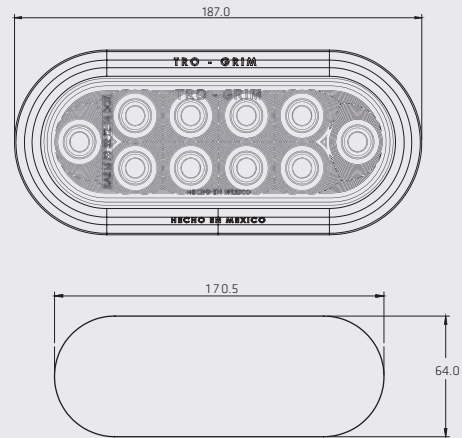

SPECIFICATIONS

MATERIAL	PMMA, ABS	LEDS	24
VOLTAGE	12/24	LUMENS	72
AMPERS	0.160	FUNCTION	STROBE

DIMENSIONS: Diameter 68 mm / Depth 25.5 mm

PL-156BN-N-AY

COLORS

SPECIFICATIONS

MATERIAL	PMMA, ABS	LEDS	9
VOLTAGE	12/24	LUMENS	38
AMPERS	0.360	FUNCTION	HIGH/LOW

DIMENSIONS: Diameter 68 mm / Depth 25.5 mm

4"

- 4" LIGHT SECTION WITH BLACK BEZEL / CHROME / GROMMET
- 4" EXTRA FLAT LIGHT SECTION IN BLACK BEZEL / CHROME

SERIES PL-233

1 LED

SPECIFICATIONS

MATERIAL	PMMA, ABS
VOLTAGE	12/24
AMPERS	0.250
FMVSS	16 P3 S2 T2
LEDS	1

COLORS

RED

AMBER

CLEAR

BLACK/CHROME MOUNTING BEZEL

DIMENSIONS

Length	194 mm
Width	87 mm
Depth	34 mm

GROMMET MOUNTING