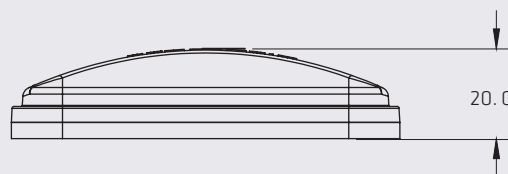

MOUNTING

DIMENSIONS

Length	97 mm
Width	49 mm
Depth	20 mm