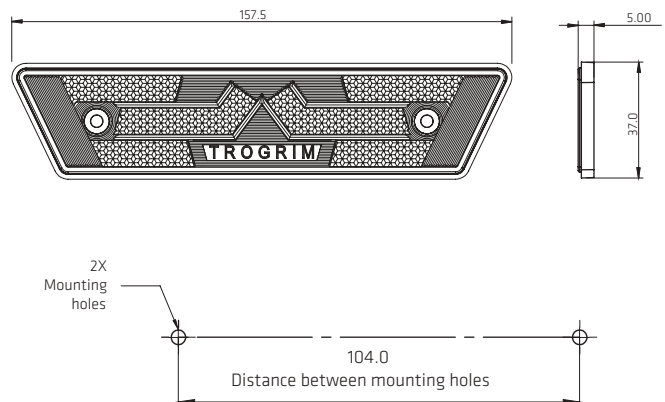

MR-TRAP-AY

COLORS

SPECIFICATIONS

MATERIAL	PMMA, ABS	REFLECTIVE
----------	-----------	------------

DIMENSIONS: Length 157.5 mm / Width 37 mm / Depth 5 mm

PL-245BB-AY

NEW

SPECIFICATIONS