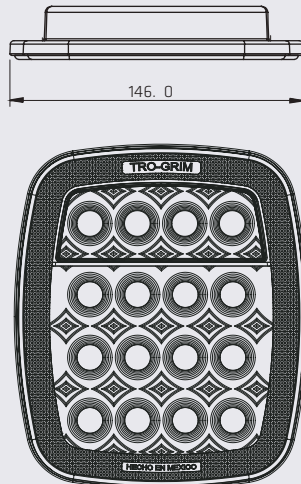

BLACK/CHROME MOUNTING BEZEL

DIMENSIONS

Length	164 mm
Width	114 mm
Depth	43 mm

SERIES PL-CJ

SPECIFICATIONS

MATERIAL	PMMA, ABS	AMPERS	0.300
VOLTAGE	12/24	LEDS	16

COLORS

CODE	FUNCTION	VOLTS	AMPERS	LUMENS	COLORS
PL-CJ-02	HIGH/LOW/REVERSE WITHOUT MOVEMENT	12/24	0.300	135	
PL-CJ-03	HIGH/LOW/REVERSE STROBE	12/24	0.300	135	
PL-CJ-05	HIGH/LOW/REVERSE DYNAMIC	12/24	0.300	135	

MOUNTING

DIMENSIONS

Length	146 mm
Width	171 mm
Depth	26 mm

PL248BN

NEW

SPECIFICATIONS

MATERIAL	PC, ABS	IP	65
VOLTAGE	12/24	LEDS	10
AMPERS	0.260		

COLORS