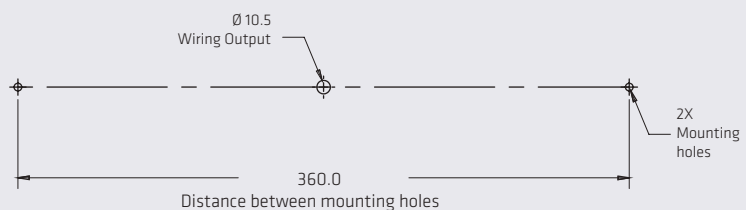

MOUNTING

DIMENSIONS

Length	370 mm
Width	33.5 mm
Depth	15 mm