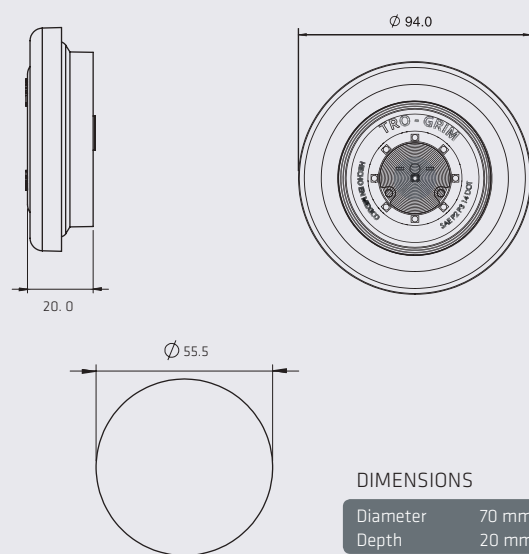

BLACK/CHROME MOUNTING BEZEL

DIMENSIONS

Diameter	77 mm
Depth	22.5 mm

GROMMET MOUNTING

DIMENSIONS

Diameter	70 mm
Depth	20 mm

SERIES PL-241-6SM

NEW

BLACK/CHROME MOUNTING BEZEL

DIMENSIONS

Diameter	77 mm
Depth	22.5 mm

GROMMET MOUNTING

DIMENSIONS

Diameter	70 mm
Depth	20 mm

PL-159BN-LS

 CLASSIC

DIMENSIONS

Diameter	55 mm
Depth	23 mm

2 1/2"

• 2.5" LIGHT SECTION WITH BLACK BEZEL / CHROME / GROMMET / SCREW

SERIES P L-222

1 LED

COLORS

BEZEL MOUNTING TYPES