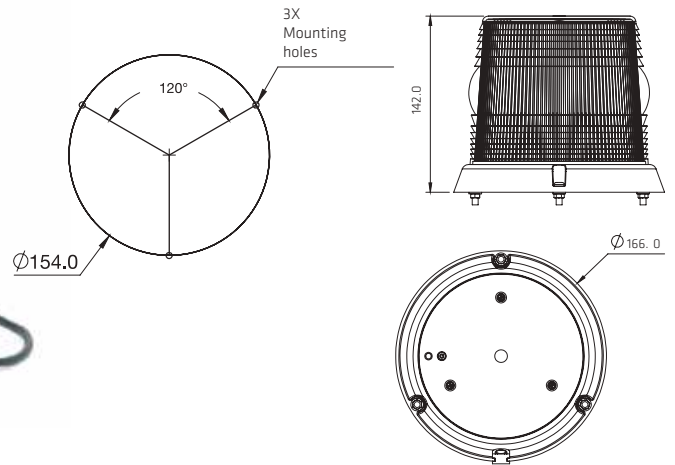

MATERIAL	PMMA/METAL SHEET	LEDS	48
VOLTAGE	12/24	LUMENS	86
AMPERS	0.190	FUNCTION	MOV./STROBE

DIMENSIONS: Diameter 119 mm / Height 97 mm

PL-T500-PRE

NEW

SPECIFICATIONS

MATERIAL	PMMA/ABS	LEDS	18
VOLTAGE	12/24	LUMENS	315
AMPERS	0.700	FUNCTION	MOV./STROBE

COLORS

DIMENSIONS: Diameter 166 mm / Height 142 mm

PL-T500-ECO

NEW

SPECIFICATIONS

MATERIAL	PMMA/ABS	LEDS	18
VOLTAGE	12/24	LUMENS	315
AMPERS	0.700	FUNCTION	MOV./STROBE

COLORS

DIMENSIONS: Diameter 166 mm / Height 142 mm