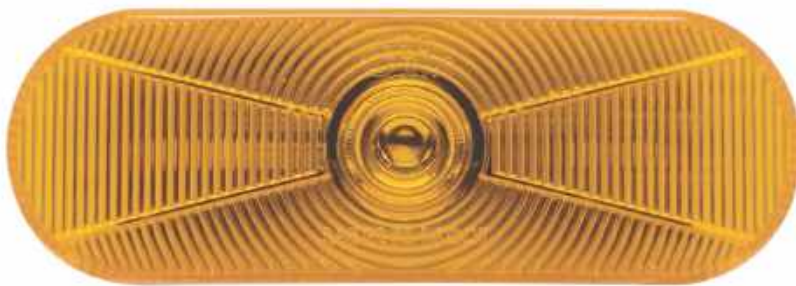

SERIES PL-229

1 LED

SPECIFICATIONS

MATERIAL	PMMA, ABS
VOLTAGE	12/24
AMPERS	0.120
FMVSS	P2 P3
LEDS	1