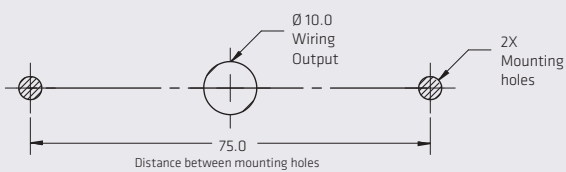

MOUNTING

DIMENSIONS

Length	95 mm
Width	20 mm
Depth	16 mm

SERIES PL-173

BEZEL MOUNTING TYPES

CHROME BEZEL

WITHOUT BEZEL

COLORS