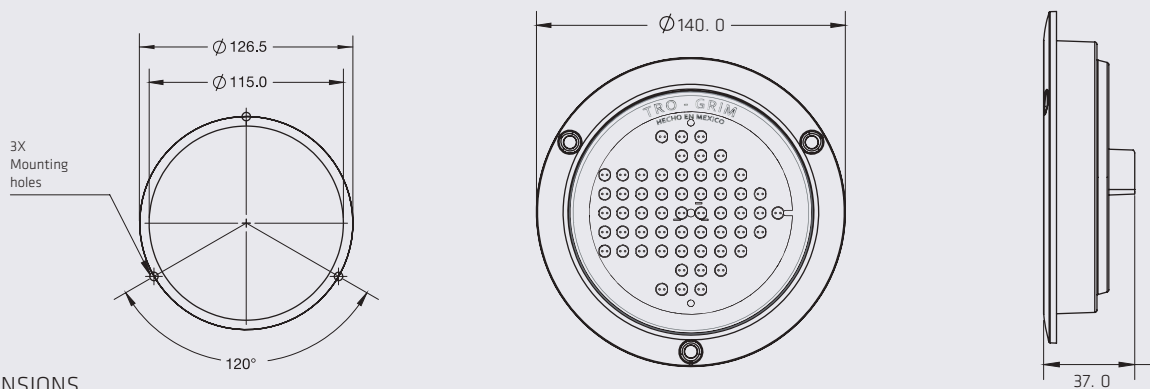

BLACK/CHROME MOUNTING BEZEL

DIMENSIONS

Diameter	77 mm
Depth	22.5 mm

GROMMET MOUNTING

DIMENSIONS

Diameter	70 mm
Depth	20 mm

PL-159BN-LS

 CLASSIC

DIMENSIONS

Diameter	55 mm
Depth	23 mm

2 1/2"

• 2.5" LIGHT SECTION WITH BLACK BEZEL / CHROME / GROMMET / SCREW

SERIES P L-222

1 LED

COLORS

BEZEL MOUNTING TYPES

CHROME MOUNTING BEZEL

DIMENSIONS

Diameter	140 mm
Depth	37 mm

SERIES PL-243CR ARROWS

SPECIFICATIONS

MATERIAL	PMMA, ABS	AMPERS	0.300
VOLTAGE	12/24	LEDS	56

CODE	MOUNTING	FUNCTION	VOLTS	AMPERS	LUMENS	COLOR
PL-243CR-50	CHROME BEZEL	ARROW AMBER STROBE	12/24	0.300	135	
PL-243CR-53	CHROME BEZEL	ARROW AMBER AND RED STROBE	12/24	0.300	135	
PL-243CR-54	CHROME BEZEL	ARROW RED AND BLUE STROBE	12/24	0.300	135	
PL-243CR-56	CHROME BEZEL	ARROW RED AND AMBER STROBE	12/24	0.300	135	

CHROME MOUNTING BEZEL

DIMENSIONS

Diameter	140 mm
Depth	37 mm

SERIES PL-273

SPECIFICATIONS

MATERIAL	PMMA, ABS	AMPERS	0.230
VOLTAGE	12/24	LEDS	14

BEZEL MOUNTING TYPES

CHROME BEZEL