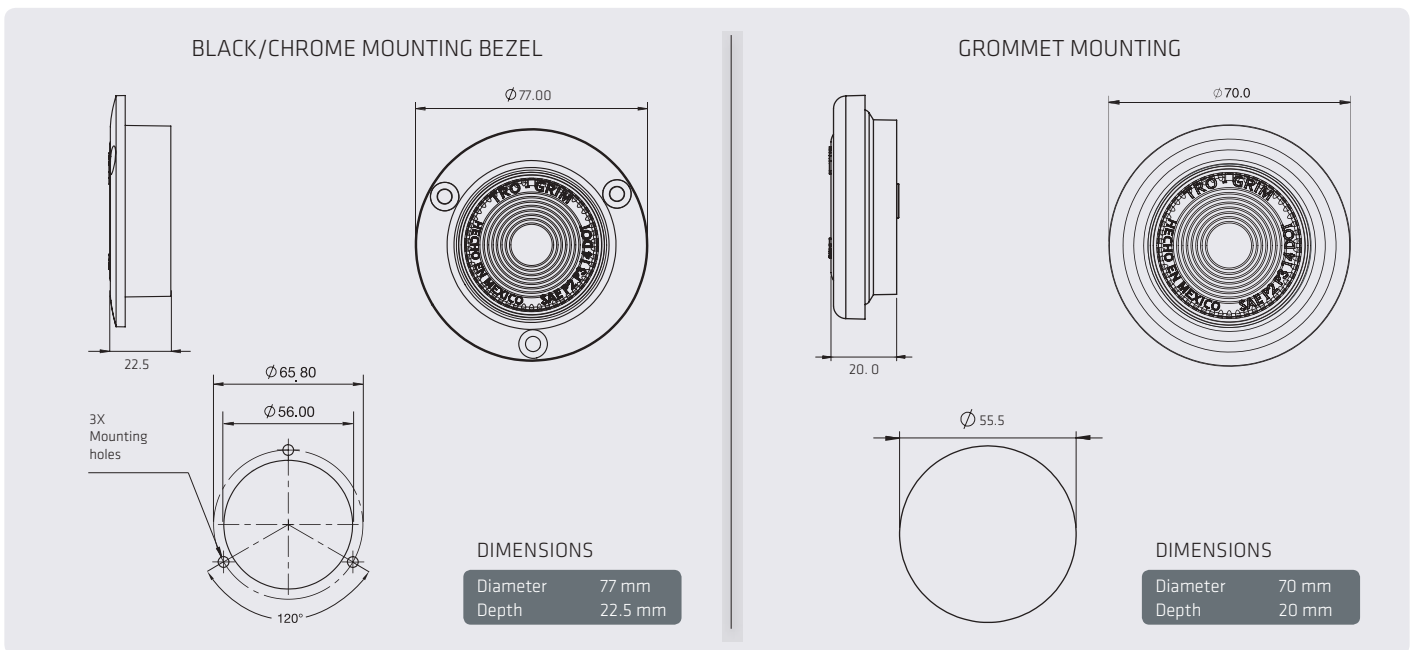

BLACK/CHROME MOUNTING BEZEL

DIMENSIONS

Diameter	77 mm
Depth	22.5 mm

GROMMET MOUNTING

DIMENSIONS

Diameter	70 mm
Depth	20 mm

SERIES PL-241-6SM

NEW

COLORS

BEZEL MOUNTING TYPES

CHROME BEZEL

BLACK BEZEL

GROMMET

SPECIFICATIONS

MATERIAL	PMMA, ABS
VOLTAGE	12/24
AMPERS	0.120
FMVSS	P2 P3
LEDS	6

CODE	MOUNTING	FUNCTION	VOLTS	AMPERS	LUMENS	COLORS
PL-241BN-6SM	BLACK BEZEL	FIXED	12/24	0.120	54	Red Yellow
PL-241CR-6SM	CHROME BEZEL	FIXED	12/24	0.120	54	Red Yellow
PL-241HU-6SM	GROMMET	FIXED	12/24	0.120	54	Red Yellow