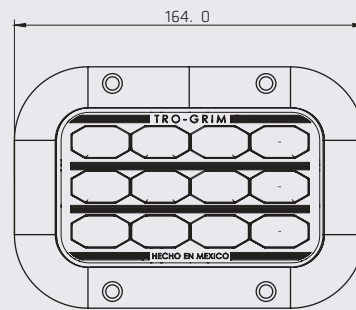

BLACK/CHROME MOUNTING BEZEL

DIMENSIONS

Length	164 mm
Width	114 mm
Depth	43 mm

SERIES PL-CJ

SPECIFICATIONS

MATERIAL	PMMA, ABS	AMPERS	0.300
VOLTAGE	12/24	LEDS	16

COLORS

CODE	FUNCTION	VOLTS	AMPERS	LUMENS	COLORS
PL-CJ-02	HIGH/LOW/REVERSE WITHOUT MOVEMENT	12/24	0.300	135	
PL-CJ-03	HIGH/LOW/REVERSE STROBE	12/24	0.300	135	
PL-CJ-05	HIGH/LOW/REVERSE DYNAMIC	12/24	0.300	135	