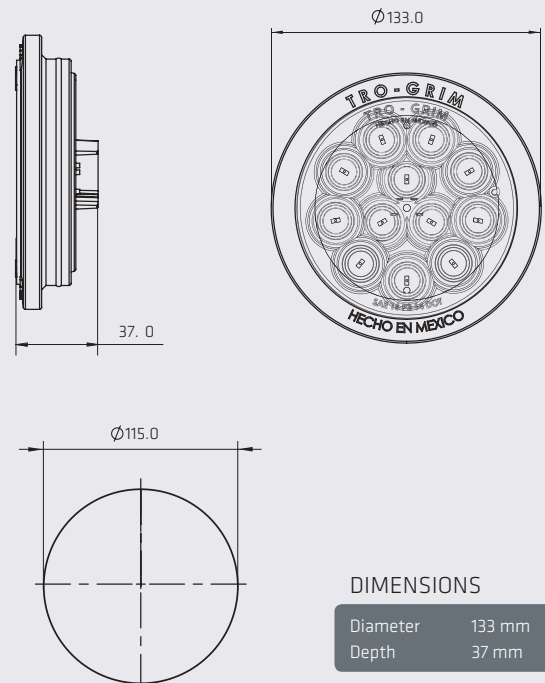

GROMMET MOUNTING