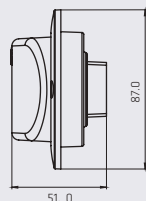

COLORS

RED

AMBER

CLEAR

BLACK MOUNTING BEZEL

DIMENSIONS

Length	194 mm
Width	87 mm
Depth	51 mm

GROMMET MOUNTING

DIMENSIONS

Length	187 mm
Width	80 mm
Depth	51 mm

SERIES PL-139

SPECIFICATIONS

MATERIAL	PMMA, ABS
VOLTAGE	12/24
AMPERS	0.180
FMVSS	16 P3
LEDS	10

BEZEL MOUNTING TYPES

CHROME BEZEL

BLACK BEZEL