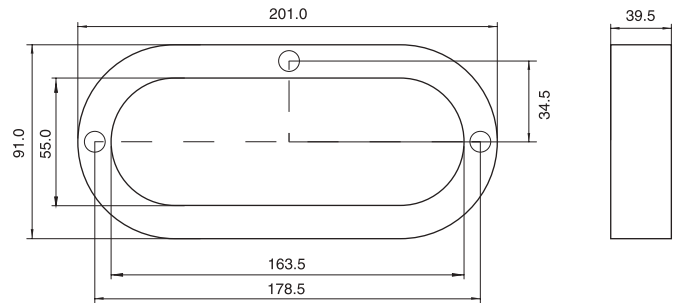

MOUNTING

DIMENSIONS

Diameter	133 mm
Depth	52 mm

BEZELS & CONNECTORS

B-139CR-T

SPECIFICATIONS

MATERIAL ABS

DIMENSIONS: Length 201 mm / Width 91 mm / Depth 39.5 mm