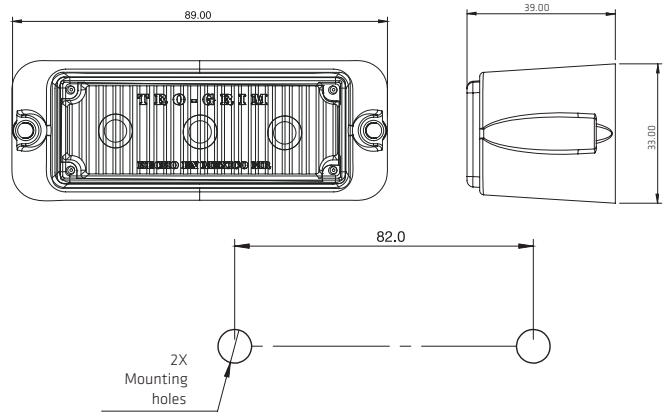

PL-E203

SPECIFICATIONS

MATERIAL	PMMA, PC	LEDS	3
VOLTAGE	12/24	LUMENS	52
AMPERS	0.120	FUNCTION	STROBE

COLORS

DIMENSIONS: Length 89 mm / Width 33 mm / Depth 39 mm