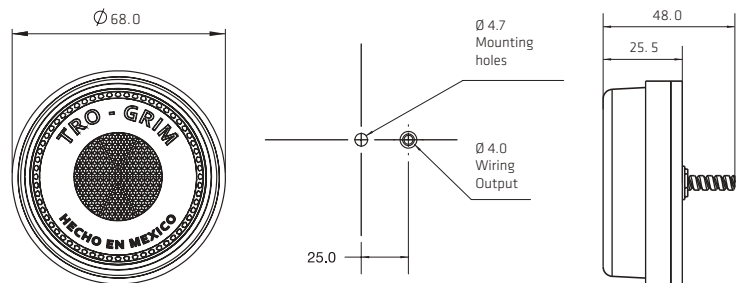

DIMENSIONS: Diameter 68 mm / Depth 25.5 mm

4"

- 4" LIGHT SECTION WITH BLACK BEZEL / CHROME / GROMMET
- 4" EXTRA FLAT LIGHT SECTION IN BLACK BEZEL / CHROME

SERIES PL-233

1 LED

SPECIFICATIONS

MATERIAL	PMMA, ABS
VOLTAGE	12/24
AMPERS	0.250
FMVSS	16 P3 S2 T2
LEDS	1