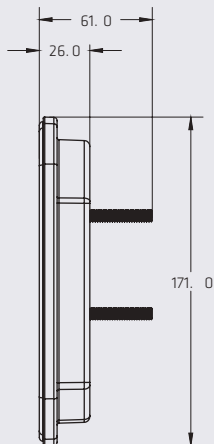

BLACK/CHROME MOUNTING BEZEL

DIMENSIONS

Length	164 mm
Width	114 mm
Depth	43 mm

SERIES PL-CJ

SPECIFICATIONS

MATERIAL	PMMA, ABS	AMPERS	0.300
VOLTAGE	12/24	LEDS	16

COLORS

CODE	FUNCTION	VOLTS	AMPERS	LUMENS	COLORS
PL-CJ-02	HIGH/LOW/REVERSE WITHOUT MOVEMENT	12/24	0.300	135	
PL-CJ-03	HIGH/LOW/REVERSE STROBE	12/24	0.300	135	
PL-CJ-05	HIGH/LOW/REVERSE DYNAMIC	12/24	0.300	135	

MOUNTING

DIMENSIONS

Length	146 mm
Width	171 mm
Depth	26 mm

PL248BN

NEW

SPECIFICATIONS

MATERIAL	PC, ABS	IP	65
VOLTAGE	12/24	LEDS	10
AMPERS	0.260		

COLORS