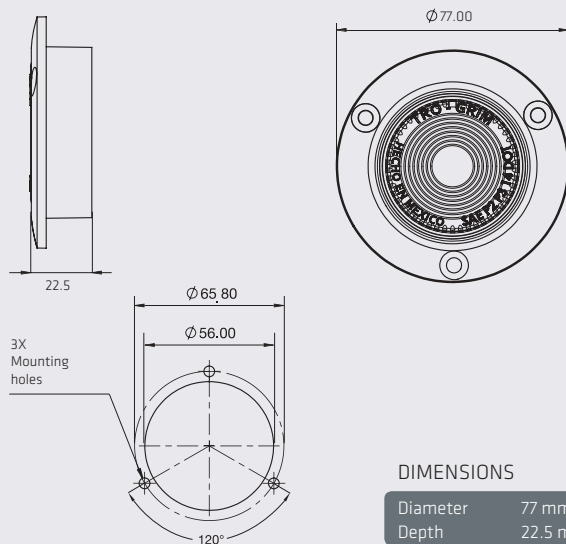

2"

• 2" LIGHT WITH BLACK BEZEL / CHROME / GROMMET / SCREW

SERIES PL-221

1 LED

COLORS

BEZEL MOUNTING TYPES

BLACK BEZEL

GROMMET

BLACK/CHROME MOUNTING BEZEL

DIMENSIONS

Diameter	77 mm
Depth	22.5 mm

GROMMET MOUNTING

DIMENSIONS

Diameter	70 mm
Depth	20 mm

SERIES PL-241-6SM

NEW