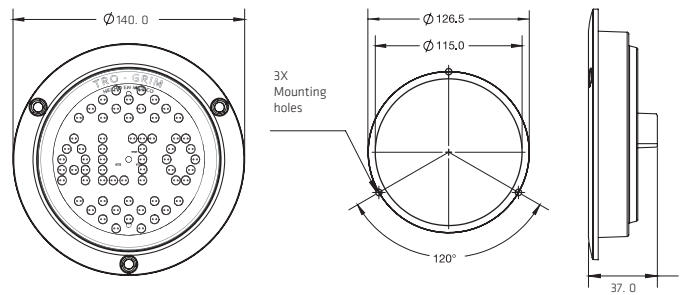

SPECIFICATIONS

MATERIAL	PMMA, ABS	LEDS	69
VOLTAGE	12/24	LUMENS	135
AMPERS	0.300	FUNCTION	STROBE

DIMENSIONS: Diameter 140 mm / Depth 37 mm