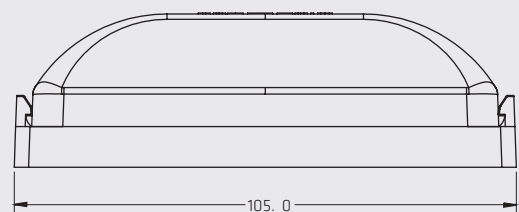

MOUNTING

DIMENSIONS

Length	105 mm
Width	31 mm
Depth	33 mm