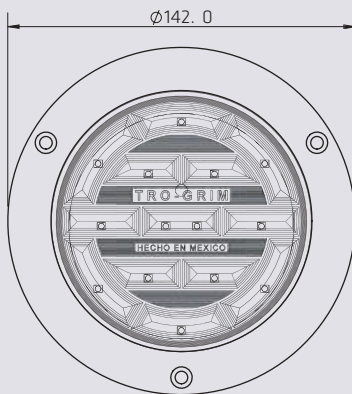

BLACK/CHROME MOUNTING BEZEL

DIMENSIONS

Diameter	77 mm
Depth	22.5 mm

GROMMET MOUNTING

DIMENSIONS

Diameter	70 mm
Depth	20 mm

PL-159BN-LS

 CLASSIC

DIMENSIONS

Diameter	55 mm
Depth	23 mm

2 1/2"

• 2.5" LIGHT SECTION WITH BLACK BEZEL / CHROME / GROMMET / SCREW

SERIES P L-222

1 LED

COLORS

BEZEL MOUNTING TYPES

BLACK /CHROME MOUNTING BEZEL

3X Mounting holes

DI MENSIONS

Diameter 95 mm
Depth 26.5 mm

G ROMMET MOUNTING

DIM ENSI ONS

Diameter 94 mm
Depth 23.5 mm

SERIES PL-242-SM

COLORS

RED

AMBER

CLEAR

BLACK/CHROME MOUNTING BEZEL

DIMENSIONS

Diameter	142 mm
Depth	14 mm

SERIES PL-263