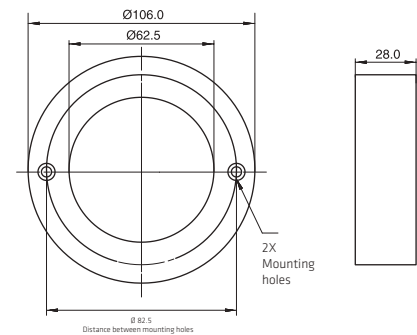

B-241CR-T

SPECIFICATIONS

MATERIAL ABS

DIMENSIONS: Diameter 86.5 mm / Depth 26 mm

B-242CR-T

SPECIFICATIONS

MATERIAL ABS

DIMENSIONS: Diameter 106 mm / Depth 28 mm