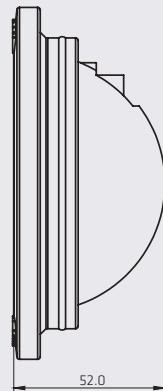

MOUNTING

DIMENSIONS

Diameter	133 mm
Depth	52 mm