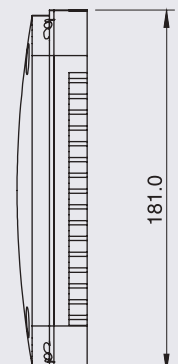

COLORS

DIMENSIONS: Diameter 166 mm / Height 142 mm

PL-T500-ECO

NEW

SPECIFICATIONS

MATERIAL	PMMA/ABS	LEDS	18
VOLTAGE	12/24	LUMENS	315
AMPERS	0.700	FUNCTION	MOV./STROBE

COLORS

DIMENSIONS: Diameter 166 mm / Height 142 mm

COLORS

DIMENSIONS: Length 89 mm / Width 33 mm / Depth 39 mm

PL-E204

SPECIFICATIONS

MATERIAL	PMMA, PC	LEDS	4
VOLTAGE	12/24	LUMENS	162
AMPERS	0.350	FUNCTION	STROBE

COLORES

DIMENSIONS: Length 109 mm / Width 33 mm / Depth 39 mm

PL-E7X3

SPECIFICATIONS

MATERIAL	PMMA, ABS	LUMENS	220
VOLTAGE	12/24	FUNCTION	STROBE
AMPERS	0.320		

COLORS

DIMENSIONS: Length 184 mm / Width 79 mm / Depth 40 mm

PL-E7X9

SPECIFICATIONS

MATERIAL	PMMA, ABS
VOLTAGE	12/24
AMPERS	0.930
LUMENS	433
FUNCTION	STROBE

COLORS

MOUNTING

DIMENSIONS

Length	232 mm
Width	181 mm
Depth	39 mm

CLEARANCE/MARKER LIGHTS

• CLEARANCE/MARKER LIGHT SECTION

SERIES PL-183

NEW