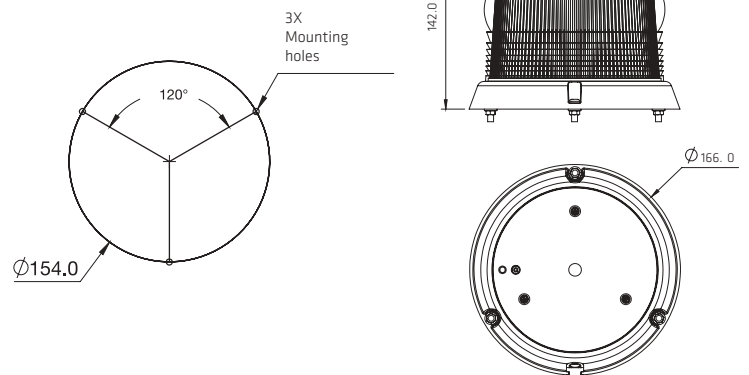

COLORS

DIMENSIONS: Diameter 166 mm / Height 142 mm

PL-T500-ECO

NEW

SPECIFICATIONS

MATERIAL	PMMA/ABS	LEDS	18
VOLTAGE	12/24	LUMENS	315
AMPERS	0.700	FUNCTION	MOV./STROBE

COLORS

DIMENSIONS: Diameter 166 mm / Height 142 mm

COLORS

DIMENSIONS: Length 89 mm / Width 33 mm / Depth 39 mm

PL-E204

SPECIFICATIONS

MATERIAL	PMMA, PC	LEDS	4
VOLTAGE	12/24	LUMENS	162
AMPERS	0.350	FUNCTION	STROBE

COLORES

DIMENSIONS: Length 109 mm / Width 33 mm / Depth 39 mm